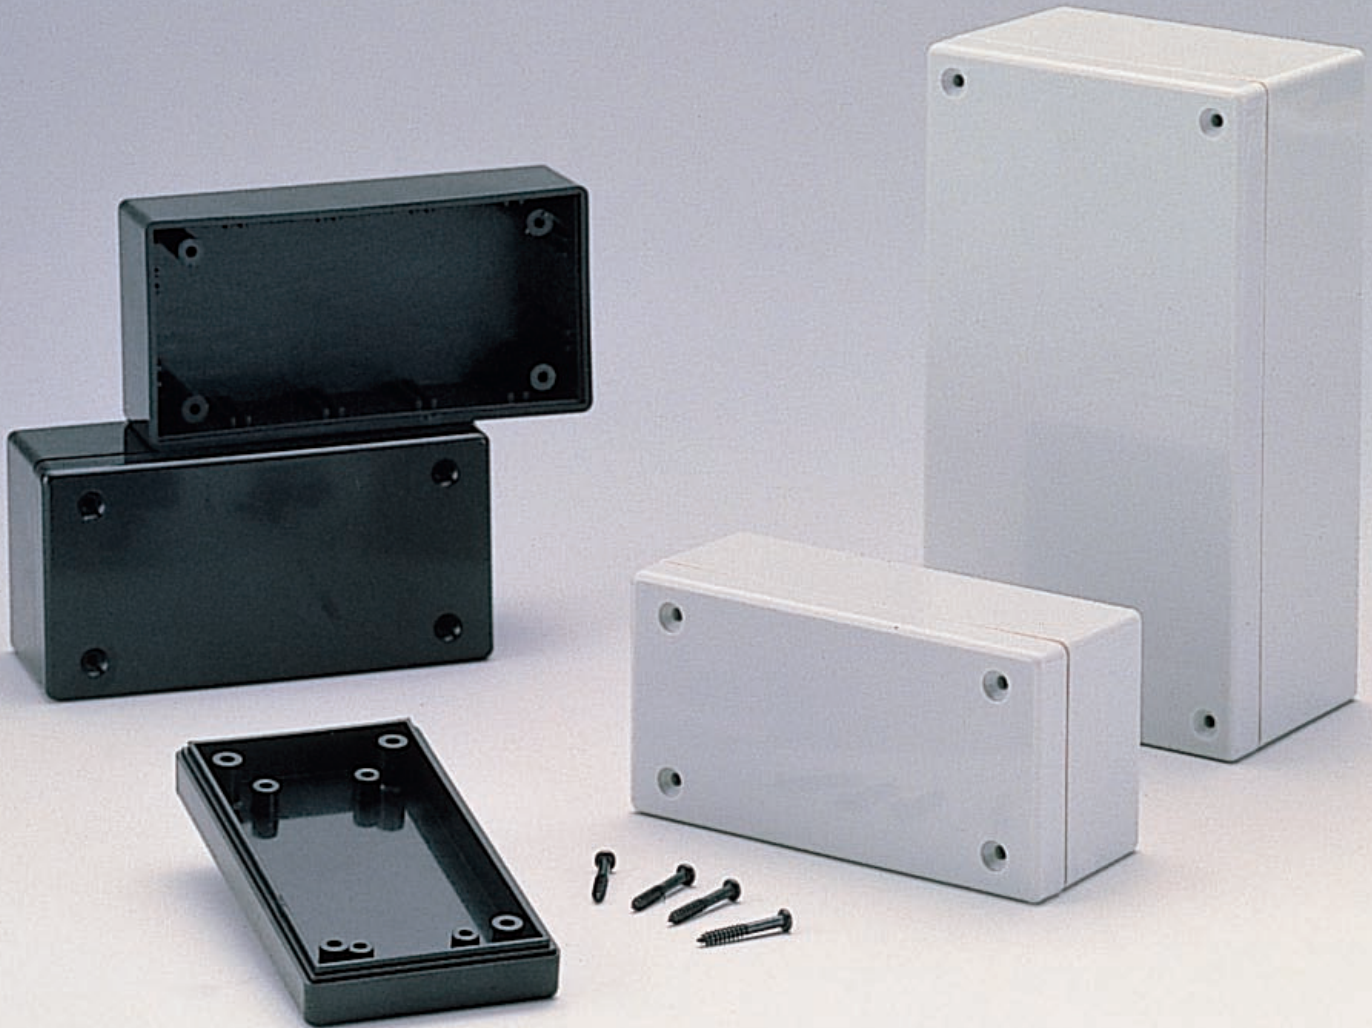

G10XX, TYPE D SERIES

UTILITY BOXES

PRODUCT INFORMATION

MATERIAL: High impact ABS UL94-HB, black and grey.

FEATURES:

- Card guides spaced at 20mm centers allow flexibility of components placement or creation of compartments for potting. Guides accept 1.6mm thick cards.

ITEM No.	COLOR	EXTERNAL DIMENSION (MM)
G1068G	Grey	95 x 48 x 38
G1068B	Black	95 x 48 x 38
G1098G	Grey	135 x 75 x 50
G1098B	Black	135 x 75 x 50

G1068

G1098