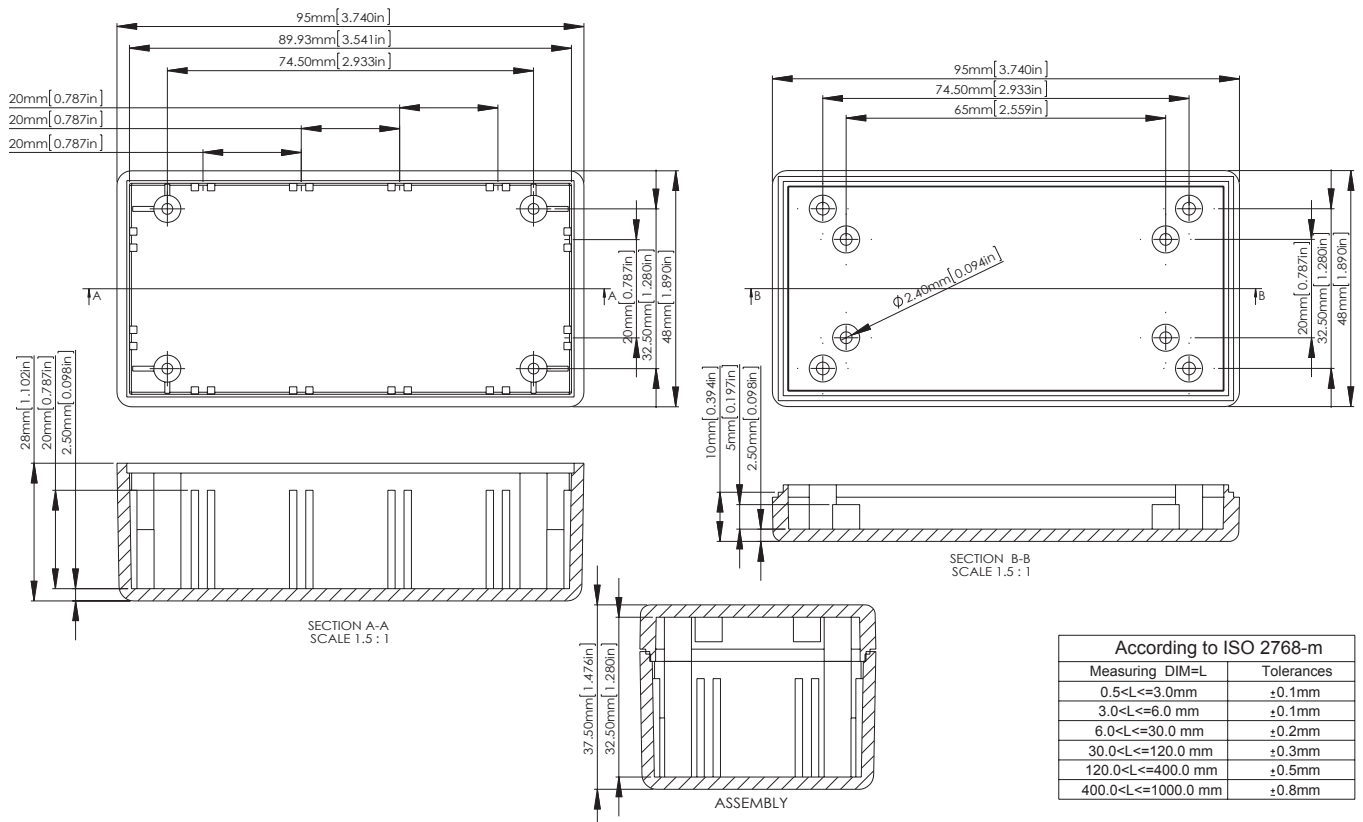

G10XX, TYPE D SERIES

UTILITY BOXES

PRODUCT INFORMATION

MATERIAL: High impact ABS UL94-HB, black and grey.

FEATURES:

- Card guides spaced at 20mm centers allow flexibility of components placement or creation of compartments for potting. Guides accept 1.6mm thick cards.

ITEM No.	COLOR	EXTERNAL DIMENSION (MM)
G1068G	Grey	95 x 48 x 38
G1068B	Black	95 x 48 x 38
G1098G	Grey	135 x 75 x 50
G1098B	Black	135 x 75 x 50

G1068

G1098