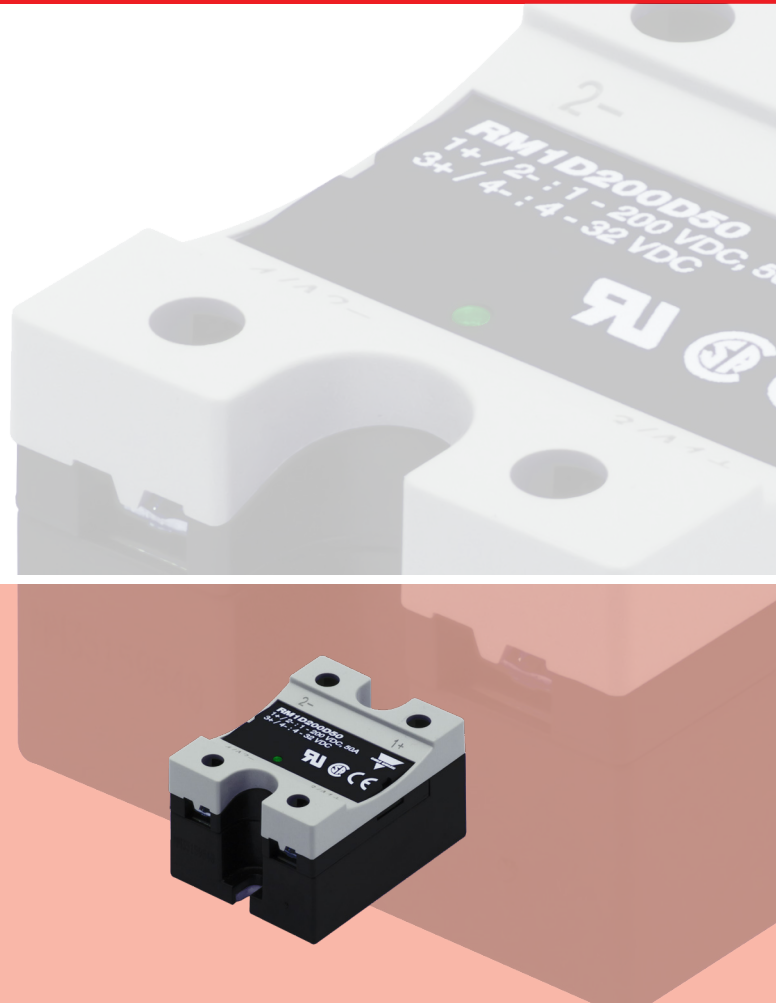

RM1D series

DC switching solid state relays

DC solid state relays (SSRs) are used for switching loads supplied with a DC voltage. Unlike mechanical relays, SSRs have a very long life, are silent in operation, can achieve very fast switching response times and are less immune to vibration and shocks. These characteristics make DC SSRs the preferred and ideal choice for switching of DC loads.

Typical loads include heating elements, electric valves, fans and solenoids. Nowadays, battery operated applications are driving a higher demand for DC switching solutions.

With the RM1D series, Carlo Gavazzi's range of hockey puck DC SSRs now extends up to 100 ADC at 60 V, up to 50 ADC at 200 V and up to 10 ADC at 500 V.

DC panel mount solid state relays

Main Features

- Output ratings up to 60 VDC, 100 ADC
- Output ratings up to 200 VDC, 50 ADC
- Output ratings up to 500 VDC, 10 ADC
- Control voltage range: 4-32 VDC
- Low power dissipation output Mosfet
- High PWM switching frequency, up to 1000 Hz
- Fast response times, typically 100 μ s
- 3750 V isolation Input vs. Output vs. Backplate
- Operating temperature up to +80°C (+176°F)

Benefits

Millions of switching cycles without breakdown

- A fully solid state solution; the lifetime is not limited by mechanical moving parts
- Elimination of potting compound removes mechanical stress and elongates the lifetime of the SSR

Fast reaction

- Response time to switch ON and OFF is very fast
- Switching losses are reduced

Immune to harsh environments

- Resistant to vibration and shocks
- No arcing since there are no mechanical contacts

Silent in operation

- Ideal for applications where switching needs to be done in a quiet environment