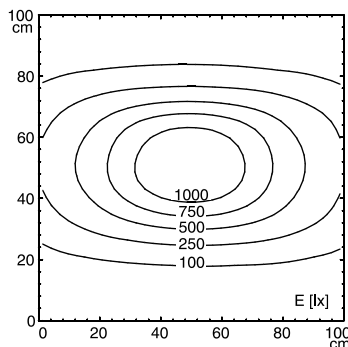

- 1 x Light-emitting diode
- light colour neutral white
- without
- 24 V; DC
- approx. 6 W
- approx. 410 lm
- approx. 68 lm/W
- direct
- IP 67
- III
- switchable
- external
- aluminium, anodised,
- screen, clear
- approx. 0.4 kg
- approx. 3.0 m; with free stranded wires
- mounted version
- screws
- beam angle 30°, mounted version

illuminance

Comment: d=50cm

Em: 333 lx
Emax: 1224 lx
Emin: 26 lx

luminous intensity