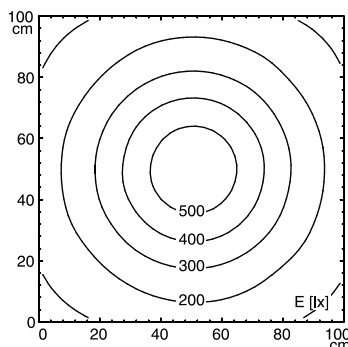

**fitted with**

- work equipment**
- connected load**
- power consumption**
- luminous flux**
- luminous efficacy**
- light distribution**
- system of protection**
- class of protection**
- technology**
- usage**
- luminaire body**
- lamp cover**
- weight (net)**
- mains lead**
- design**
- fastening**
- special features**

- 1 x Light-emitting diode
- light colour neutral white
- without
- 24 V; DC
- approx. 6 W
- approx. 400 lm
- approx. 67 lm/W
- direct
- IP 67
- III
- switchable
- external
- aluminium, anodised,
- screen, clear
- approx. 0.4 kg
- approx. 3.0 m; with free stranded wires
- mounted version
- screws
- mounted version

**illuminance**

Comment: d=50cm

Em: 261 lx  
Emax: 560 lx  
Emin: 85 lx

**luminous intensity**