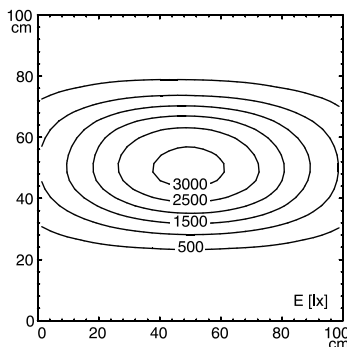

- 3 x Light-emitting diode
- light colour neutral white
- without
- 24 V; DC
- approx. 18 W
- approx. 1230 lm
- approx. 68 lm/W
- direct
- IP 67
- III
- switchable
- external
- aluminium, anodised,
- screen, clear
- approx. 0.9 kg
- approx. 3.0 m; with free stranded wires
- mounted version
- screws
- beam angle 30°, mounted version

illuminance

Comment: d=50cm

Em: 922 lx
 Emax: 3061 lx
 Emin: 75 lx

luminous intensity