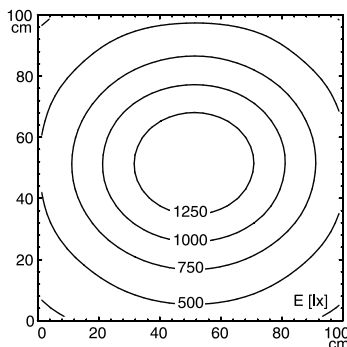

- 3 x Light-emitting diode
- light colour neutral white
- without
- 24 V; DC
- approx. 18 W
- approx. 1200 lm
- approx. 67 lm/W
- direct
- IP 67
- III
- switchable
- external
- aluminium, anodised,
- screen, clear
- approx. 0.9 kg
- approx. 3.0 m; with free stranded wires
- mounted version
- screws
- mounted version

illuminance

Comment: d=50cm

Em: 758 lx
Emax: 1459 lx
Emin: 262 lx

luminous intensity