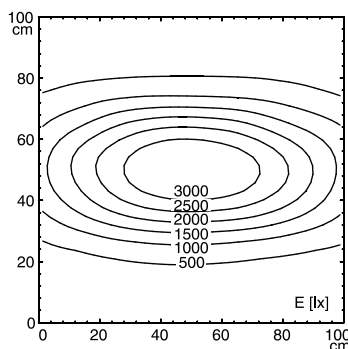

- 4 x Light-emitting diode
- light colour neutral white
- without
- 24 V; DC
- approx. 24 W
- approx. 1640 lm
- approx. 68 lm/W
- direct
- IP 67
- III
- switchable
- external
- aluminium, anodised,
- screen, clear
- approx. 1.2 kg
- approx. 3.0 m; with free stranded wires
- mounted version
- screws
- beam angle 30°, mounted version

**illuminance**

Comment: d=50cm

Em: 1122 lx  
 Emax: 3429 lx  
 Emin: 119 lx

**luminous intensity**