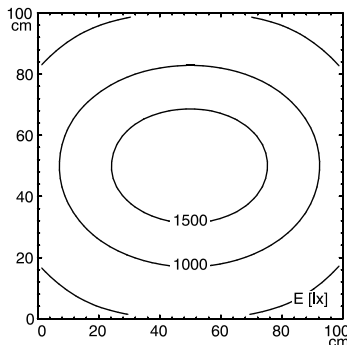

- 4 x Light-emitting diode
- light colour neutral white
- without
- 24 V; DC
- approx. 24 W
- approx. 1600 lm
- approx. 67 lm/W
- direct
- IP 67
- III
- switchable
- external
- aluminium, anodised,
- screen, clear
- approx. 1.2 kg
- approx. 3.0 m; with free stranded wires
- mounted version
- screws
- mounted version

illuminance

Comment: d=50cm

Em: 1001 lx
 Emax: 1820 lx
 Emin: 387 lx

luminous intensity