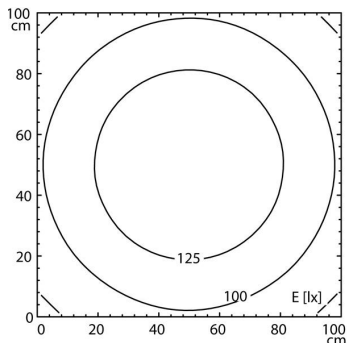

fastening
special features

LED
Energy efficiency category A+
without
20-28V; DC
approx. 6 W
approx. 400 lm
approx. 67 lm/W
direct
neutral white, approx. 5000 K
> 80
prismatic screen
IP 67
III
external
aluminium, untreated, aluminium
glass screen
approx. 0.2 kg
built-in plug
RSFM 4/0.5M
screws
through-wired, luminaire head can be turned in an angle of $\pm 90^\circ$

RSFM 4/0.5M

illuminance

distance: 100 cm

Em: 114 lx
Emax: 148 lx
Emin: 76 lx

luminous intensity