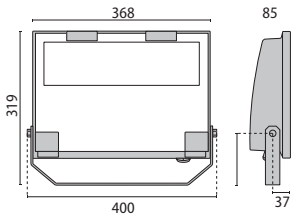

GUELL 2
A/W

GUELL 2
S/W

Lamps

	LED	n. 2 LED - 78 W
	LED	n. 2 LED - 114 W

GUELL 2 A/W

IK07 3J xx5

LED NUMBER	WATTAGE	ILCOS	LBS	COLOUR/ RAL	CLASS		KELVIN	COS ϕ $\geq 0,9$	EEL	OPTIC	OPTIC BEAM	LIGHTSOURCE LUMEN OUTPUT	LUMINAIRE LUMEN OUTPUT	LIFETIME	L	°C	PART NUMBER	REMARKS	EURO
Power LED 220/240 V 50/60 Hz																			
n. 2 LED	78 W	-	-	94	I		4000	•	-	A40/W	-	9718 lm	7224 lm	150000 h	L70	-	06094694		
n. 2 LED	114 W	-	-	94	I		4000	•	-	A40/W	-	13834 lm	8934 lm	130000 h	L70	-	06094494		

GUELL 2 S/W

IK07 3J xx5

LED NUMBER	WATTAGE	ILCOS	LBS	COLOUR/ RAL	CLASS		KELVIN	COS ϕ $\geq 0,9$	EEL	OPTIC	OPTIC BEAM	LIGHTSOURCE LUMEN OUTPUT	LUMINAIRE LUMEN OUTPUT	LIFETIME	L	°C	PART NUMBER	REMARKS	EURO
Power LED 220/240 V 50/60 Hz																			
n. 2 LED	78 W	-	-	94	I		4000	•	-	S/W	-	9718 lm	7557 lm	150000 h	L70	-	06094294		
n. 2 LED	114 W	-	-	94	I		4000	•	-	S/W	-	13834 lm	9383 lm	130000 h	L70	-	06094094		