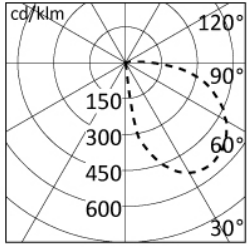

Total return LOR (%)100%

Sources

MacAdam	Step 3
Output Flux	380 lm
Source type	LED
System power	9W
Temperature Colour	3000K CRI>80

Electrical

Ballast type	DALI
Frequency	50-60Hz
Lifetime	70.000h L80B10 (Ta=25°C)
Line input	Use only (EN 60598-1) a three core H07RN-F rubber cable with diameter between 7,5 and 12mm.
Mounting ballast type	Integral
Voltage	220-240V
Separate ignition	No
Emergency 1E	No
Emergency 3E	No