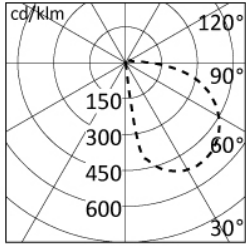

Total return LOR (%)100%

Sources

MacAdam	Step 3
Output Flux	475 lm
Source type	LED
System power	9W
Temperature Colour	4000K CRI>80

Electrical

Ballast type	DALI
Frequency	50-60Hz
Lifetime	70.000h L80B10 (Ta=25°C)
Line input	Use only (EN 60598-1) a three core H07RN-F rubber cable with diameter between 7,5 and 12mm.
Mounting ballast type	Integral
Voltage	220-240V
Separate ignition	No
Emergency 1E	No
Emergency 3E	No