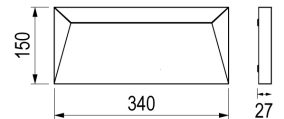

USEPARTOUT SUPERFLAT / USEPARTOUT SUPERFLAT / USEPARTOUT SUPERFLAT / 4000-EL84-GR

Product Info

Item code	USEPARTOUT SUPERFLAT / 4000-EL84-GR
Category	Step light
Environments	residential lighting, hallway, wellness, urban landscape
Mounting type	surface
Body	Polycarbonate housing. Snap-in latches built into the structure.
Painting	Injection molded body in colored polymer blend.
Standard Colour	GR graphite satin finish
Color on request	CO Corten, DN embossed white

Dimensions

Total device height (mm)	150
Total device width (mm)	27
Total device length (mm)	340
Weight (kg)	1

Optical System

Beam	asymmetrical
Emission	direct
Adjustable	No

Photometrics

Total return LOR (%)100%