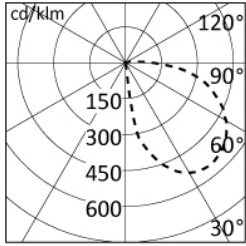

Dimensions

Total device height (mm)	150
Total device width (mm)	27
Total device length (mm)	340
Weight (kg)	1

Optical System

Beam	asymmetrical
Emission	direct
Adjustable	No

Photometrics

Total return LOR (%)100%