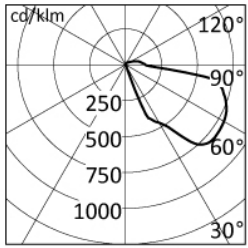

Sources

MacAdam	Step 3
Output Flux	115 lm
Source type	LED
System power	3W
Temperature Colour	3000K CRI>80

Electrical

Ballast type	DALI
Frequency	50-60Hz
Lifetime	50.000h L80B50 (Ta=25°C)
Line input	Line entry: prewired with (EN 60598-1) cable type H07RN-F with diameter between 7,5 and 12mm.
Mounting ballast type	Integral
Voltage	220-240V
Separate ignition	No
Emergency 1E	No
Emergency 3E	No