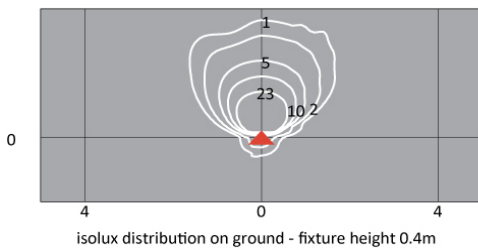

## Dimensions

<b>Total device width (mm)</b>	100
<b>Total device length (mm)</b>	100
<b>Weight (kg)</b>	0.6
<b>Volume piece packed (m³)</b>	0.002

## Photometrics