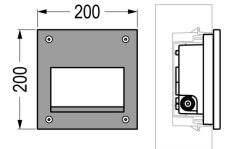

## Dimensions

<b>Total device width (mm)</b>	200
<b>Total device length (mm)</b>	200
<b>Weight (kg)</b>	1.3
<b>Volume piece packed (m³)</b>	0.006