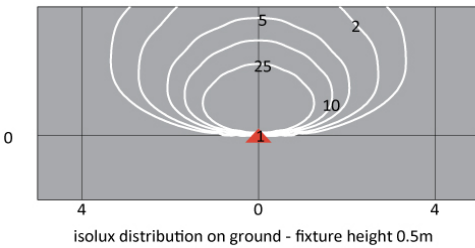

Sources

MacAdam	Step 3
Output Flux	584 lm
Source type	LED
System power	7W
Temperature Colour	3000K CRI>80

Electrical

Ballast type	ON-OFF.
Frequency	50-60Hz
Lifetime	50.000h L80B50 (Ta=25°C)
Line input	Cable entry: predisposed for daisy chain wiring, internal derivation - terminal block screws 3x2,5mm² use only (EN 60598-1) cable type H07RN-F with diameter between 7,5 and 12mm.
Mounting ballast type	Integral
Voltage	220-240V
Separate ignition	No
Emergency 1E	No
Emergency 3E	No