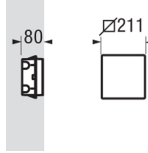

Optional Accessories

Rough-in housing

D51/1-CI

For models D51 thor/1. Rough-in housing high stress resistance composite technopolymer.

Mounting