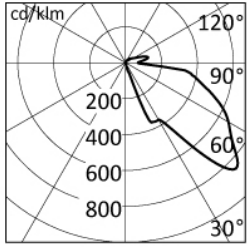

Sources

MacAdam	Step 3
Output Flux	584 lm
Source type	LED
System power	7W
Temperature Colour	3000K CRI>80

Electrical

Ballast type	ON-OFF.
Frequency	50-60Hz
Lifetime	50.000h L80B50 (Ta=25°C)
Line input	Cable entry: predisposed for daisy chain wiring, internal derivation - terminal block screws 3x2,5mm² use only (EN 60598-1) cable type H07RN-F with diameter between 7,5 and 12mm.
Mounting ballast type	Integral
Voltage	220-240V
Separate ignition	No
Emergency 1E	No
Emergency 3E	No