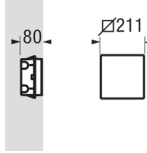

Optional Accessories

Rough-in housing

D51/1-CI

For models D51 thor/1. Rough-in housing high stress resistance composite technopolymer.

Mounting