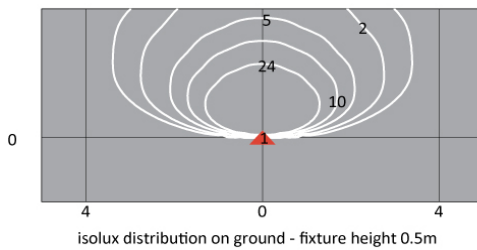

Sources

MacAdam	Step 3
Output Flux	613 lm
Source type	LED
System power	7W
Temperature Colour	4000K CRI>80

Electrical

Ballast type	DALI
Frequency	50-60Hz
Lifetime	50.000h L80B50 (Ta=25°C)
Line input	Cable entry: predisposed for daisy chain wiring, internal derivation - terminal block screws 3x2,5mm² use only (EN 60598-1) cable type H07RN-F with diameter between 7,5 and 12mm.
Mounting ballast type	Integral
Voltage	220-240V
Separate ignition	No
Emergency 1E	No
Emergency 3E	No