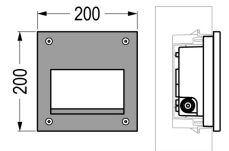

## Product Info

<b>Item code</b>	THOR D51 / D51/1-EL84-GR
<b>Category</b>	Step light, Wall recessed
<b>Environments</b>	urban landscape, façades and architectural works, wellness, hallway, places of worship
<b>Mounting type</b>	with rough-in housing
<b>Body</b>	High impact resistant composite technopolymer body. Frame in die-cast aluminum, resistant to corrosion.
<b>Painting</b>	Polyester powder coating, with a pluri-processed against corrosion (passed the exposure of over 1500 hours in a saline mist environment).
<b>Screws</b>	AISI 304 stainless steel screws.
<b>Seals</b>	Silicone Rubber.
<b>Standard Colour</b>	GR   graphite satin finish
<b>Option colors</b>	AL   aluminium grey

## Dimensions

<b>Total device width (mm)</b>	200
<b>Total device length (mm)</b>	200
<b>Weight (kg)</b>	1.3
<b>Volume piece packed (m³)</b>	0.006