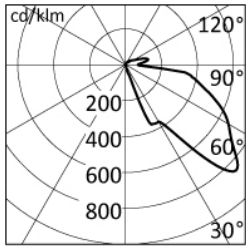

Sources

MacAdam	Step 3
Output Flux	613 lm
Source type	LED
System power	7W
Temperature Colour	4000K CRI>80

Electrical

Ballast type	DALI
Frequency	50-60Hz
Lifetime	50.000h L80B50 (Ta=25°C)
Line input	Cable entry: predisposed for daisy chain wiring, internal derivation - terminal block screws 3x2,5mm² use only (EN 60598-1) cable type H07RN-F with diameter between 7,5 and 12mm.
Mounting ballast type	Integral
Voltage	220-240V
Separate ignition	No
Emergency 1E	No
Emergency 3E	No