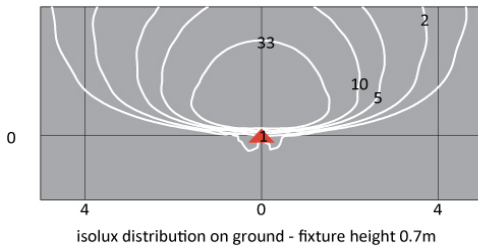

Sources

MacAdam	Step 3
Output Flux	1221 lm
Source type	LED
System power	20W
Temperature Colour	3000K CRI>80

Electrical

Ballast type	DALI
Frequency	50-60Hz
Lifetime	50.000h L80B50 (Ta=25°C)
Line input	Cable entry: predisposed for daisy chain wiring, internal derivation - terminal block screws 3x2,5mm² use only (EN 60598-1) cable type H07RN-F with diameter between 7,5 and 12mm.
Mounting ballast type	Integral
Voltage	220-240V
Separate ignition	No
Emergency 1E	No
Emergency 3E	No