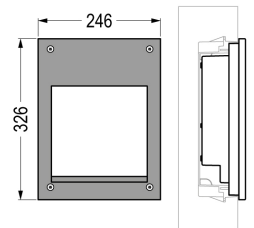

## Dimensions

<b>Total device width (mm)</b>	326
<b>Total device length (mm)</b>	246
<b>Weight (kg)</b>	3
<b>Volume piece packed (m³)</b>	0.008