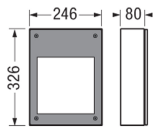

Mounting

D51/3-MS-AL

For models D51 thor/3. Wall bracked installation. -AL ALUMINIUM