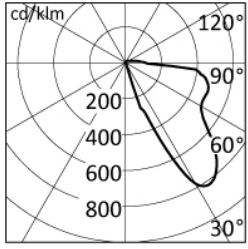

Sources

MacAdam	Step 3
Output Flux	1221 lm
Source type	LED
System power	20W
Temperature Colour	3000K CRI>80

Electrical

Ballast type	DALI
Frequency	50-60Hz
Lifetime	50.000h L80B50 (Ta=25°C)
Line input	Cable entry: predisposed for daisy chain wiring, internal derivation - terminal block screws 3x2,5mm² use only (EN 60598-1) cable type H07RN-F with diameter between 7,5 and 12mm.
Mounting ballast type	Integral
Voltage	220-240V
Separate ignition	No
Emergency 1E	No
Emergency 3E	No