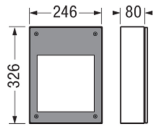

D51/3-MS-GR

For models D51 thor/3. Wall bracked installation. -GR GRAPHITE

D51/3-LD

For models D51 thor/3. Acid-etched glass.