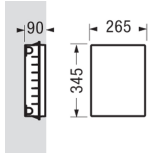

Optional Accessories

Rough-in housing

D51/3-CI

For models D51 thor/3. Rough-in housing high stress resistance composite technopolymer.