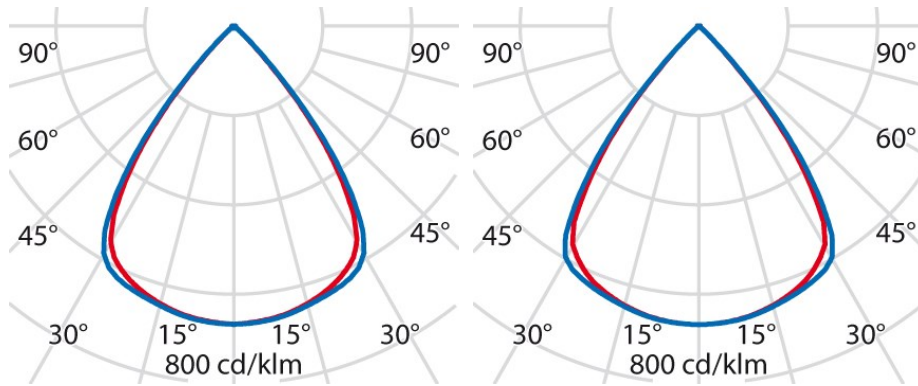

Photometric data