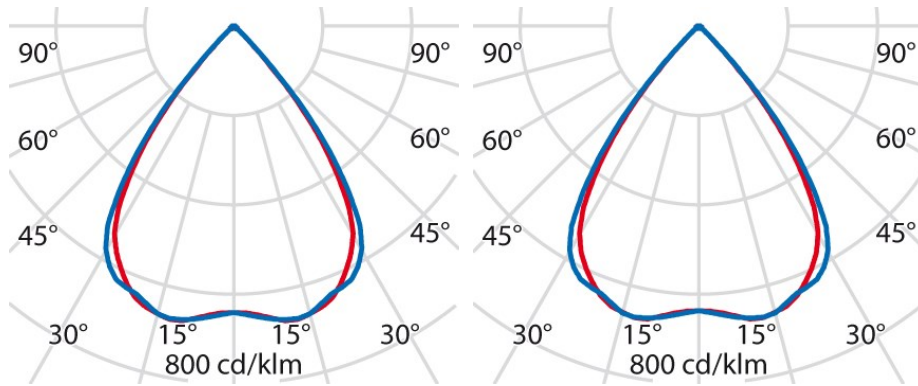

Photometric data