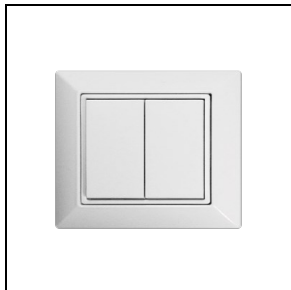

FLEXILED RE LV SILVER

Part number 3122226

Description

Recessed lights, comprising:

- Housing made of form-stable 1.0 mm sheet steel
- Impact-resistant, impression-resistant powder coating
- Metallised reflector ensures maximum efficiency and high visual comfort
- Glare-free light for office applications in accordance with DIN EN 12464-1 (UGR<19 and $3000\text{cd}/\text{m}^2 >65^\circ$)
- UGR <19 for all luminosities
- Reliable and low-maintenance 50,000h L80B10
- Colour tolerance according to MacAdam ≤ 3 SDCM
- 2 power levels adjustable
- Incl. pre-assembled installation spring
- Special colour versions available. Consult factory

Product data

ETIM Group:	EG000027	ETIM Class:	EC002892
-------------	----------	-------------	----------

General information

Lampholder:	LED	Light source:	LED
Lightsource lumen output [lm]:	3000/4400	Luminaire lumen output [lm]:	2890/4270
Luminaire wattage [W]:	17/26 W	Luminous efficacy [lm/W]:	170
CRI:	80	Colour temperature [K]:	4000
Colour / Finishing:	WH-RAL9016 / White RAL9016 / Textured	IP degree of protection:	IP20
IK-J-xxIP:	IK05 0.7J xx3	Protection class:	I
Optic:	S/A - Symmetric direct	Beam angle:	2 x 38°/37°
Net weight [kg]:	2.641	Overall length [mm]:	1200
Overall width [mm]:	150	Overall height [mm]:	12

Mechanical features

Shape:	Rectangular	Housing material:	Aluminium
Diffuser material:	Plastic	Glow wire test [°C]:	650 °C

Electrical features

Voltage type:	AC	Input voltage [V AC]:	220/240
Input frequency [Hz]:	220-240V 50/60Hz	Power factor / COS Φ:	0.9

Photometric data

Optional accessories

FLEXILED RE

3122585
External Casambi module
■ BK-81 / Black

3122586
Single wireless wall switch
□ WH-87 / White

3122587
Double wireless wall switch
□ WH-87 / White