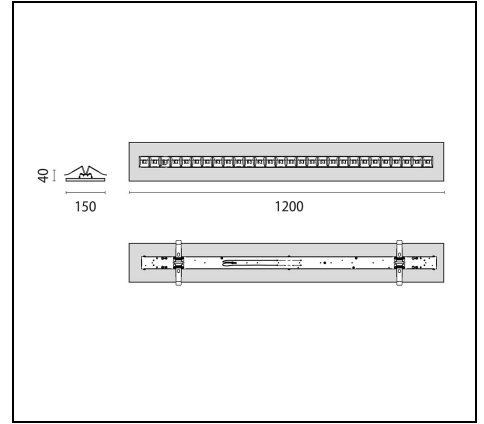

FLEXILED RE LV SILVER

Part number 3122226

Description

Recessed lights, comprising:

- Housing made of form-stable 1.0 mm sheet steel
- Impact-resistant, impression-resistant powder coating
- Metallised reflector ensures maximum efficiency and high visual comfort
- Glare-free light for office applications in accordance with DIN EN 12464-1 (UGR<19 and $3000\text{cd}/\text{m}^2 >65^\circ$)
- UGR <19 for all luminosities
- Reliable and low-maintenance 50,000h L80B10
- Colour tolerance according to MacAdam ≤ 3 SDCM
- 2 power levels adjustable
- Incl. pre-assembled installation spring
- Special colour versions available. Consult factory

Product data

ETIM Group:	EG000027	ETIM Class:	EC002892
-------------	----------	-------------	----------

General information

Lampholder:	LED	Light source:	LED
Lightsource lumen output [lm]:	3000/4400	Luminaire lumen output [lm]:	2890/4270
Luminaire wattage [W]:	17/26 W	Luminous efficacy [lm/W]:	170
CRI:	80	Colour temperature [K]:	4000
Colour / Finishing:	WH-RAL9016 / White RAL9016 / Textured	IP degree of protection:	IP20
IK-J-xxIP:	IK05 0.7J xx3	Protection class:	I
Optic:	S/A - Symmetric direct	Beam angle:	2 x 38°/37°
Net weight [kg]:	2.641	Overall length [mm]:	1200
Overall width [mm]:	150	Overall height [mm]:	12

Mechanical features

Shape:	Rectangular	Housing material:	Aluminium
Diffuser material:	Plastic	Glow wire test [°C]:	650 °C

Electrical features

Voltage type:	AC	Input voltage [V AC]:	220/240
Input frequency [Hz]:	220-240V 50/60Hz	Power factor / COS Φ:	0.9