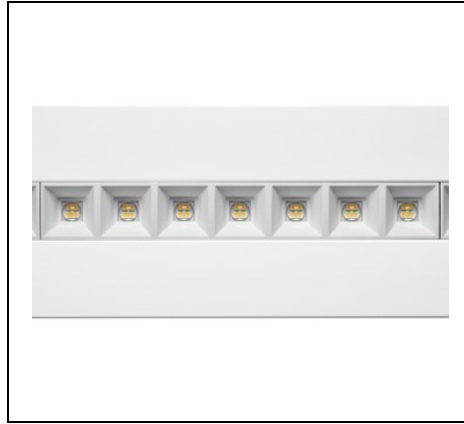

FLEXILED RE LV SILVER

Part number 3122226

Description

Recessed lights, comprising:

- Housing made of form-stable 1.0 mm sheet steel
- Impact-resistant, impression-resistant powder coating
- Metallised reflector ensures maximum efficiency and high visual comfort
- Glare-free light for office applications in accordance with DIN EN 12464-1 (UGR<19 and $3000\text{cd}/\text{m}^2 >65^\circ$)
- UGR <19 for all luminosities
- Reliable and low-maintenance 50,000h L80B10
- Colour tolerance according to MacAdam ≤ 3 SDCM
- 2 power levels adjustable
- Incl. pre-assembled installation spring
- Special colour versions available. Consult factory

Product data

ETIM Group:	EG000027	ETIM Class:	EC002892
-------------	----------	-------------	----------

General information

Lampholder:	LED	Light source:	LED
Lightsource lumen output [lm]:	3000/4400	Luminaire lumen output [lm]:	2890/4270
Luminaire wattage [W]:	17/26 W	Luminous efficacy [lm/W]:	170
CRI:	80	Colour temperature [K]:	4000
Colour / Finishing:	WH-RAL9016 / White RAL9016 / Textured	IP degree of protection:	IP20
IK-J-xxIP:	IK05 0.7J xx3	Protection class:	I
Optic:	S/A - Symmetric direct	Beam angle:	2 x 38°/37°
Net weight [kg]:	2.641	Overall length [mm]:	1200
Overall width [mm]:	150	Overall height [mm]:	12

Mechanical features

Shape:	Rectangular	Housing material:	Aluminium
Diffuser material:	Plastic	Glow wire test [°C]:	650 °C

Electrical features

Voltage type:	AC	Input voltage [V AC]:	220/240
Input frequency [Hz]:	220-240V 50/60Hz	Power factor / COS Φ:	0.9