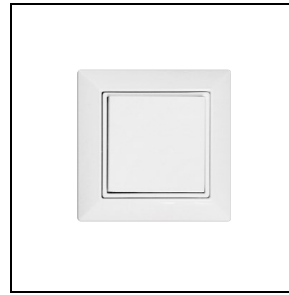

FLEXILED RE LV SILVER

Part number 3122226

Description

Recessed lights, comprising:

- Housing made of form-stable 1.0 mm sheet steel
- Impact-resistant, impression-resistant powder coating
- Metallised reflector ensures maximum efficiency and high visual comfort
- Glare-free light for office applications in accordance with DIN EN 12464-1 (UGR<19 and $3000\text{cd}/\text{m}^2 >65^\circ$)
- UGR <19 for all luminosities
- Reliable and low-maintenance 50,000h L80B10
- Colour tolerance according to MacAdam ≤ 3 SDCM
- 2 power levels adjustable
- Incl. pre-assembled installation spring
- Special colour versions available. Consult factory

Product data

ETIM Group:	EG000027	ETIM Class:	EC002892
-------------	----------	-------------	----------

General information

Lampholder:	LED	Light source:	LED
Lightsource lumen output [lm]:	3000/4400	Luminaire lumen output [lm]:	2890/4270
Luminaire wattage [W]:	17/26 W	Luminous efficacy [lm/W]:	170
CRI:	80	Colour temperature [K]:	4000
Colour / Finishing:	WH-RAL9016 / White RAL9016 / Textured	IP degree of protection:	IP20
IK-J-xxIP:	IK05 0.7J xx3	Protection class:	I
Optic:	S/A - Symmetric direct	Beam angle:	2 x 38°/37°
Net weight [kg]:	2.641	Overall length [mm]:	1200
Overall width [mm]:	150	Overall height [mm]:	12

Photometric data

Optional accessories

FLEXILED RE

3122585
External Casambi module
■ BK-81 / Black

3122586
Single wireless wall switch
□ WH-87 / White

3122587
Double wireless wall switch
□ WH-87 / White