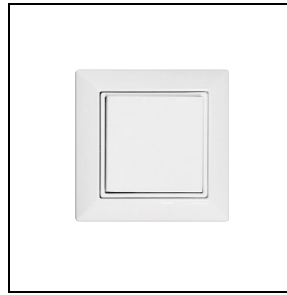

FLEXILED RE LV WHITE

Part number 3122227

Description

Recessed lights, comprising:

- Housing made of form-stable 1.0 mm sheet steel
- Impact-resistant, impression-resistant powder coating
- White reflector ensures maximum efficiency and high visual comfort
- UGR <math><19</math> for all luminosities
- Reliable and low-maintenance 50,000h L80B10
- Colour tolerance according to MacAdam ≤ 3 SDCM
- 2 power levels adjustable
- Incl. pre-assembled installation spring
- Special colour versions available. Consult factory

Product data

ETIM Group:	EG000027	ETIM Class:	EC002892
-------------	----------	-------------	----------

General information

Lampholder:	LED	Light source:	LED
Lightsource lumen output [lm]:	3000/4400	Luminaire lumen output [lm]:	2840/4210
Luminaire wattage [W]:	17/26 W	Luminous efficacy [lm/W]:	167
CRI:	80	Colour temperature [K]:	4000
Colour / Finishing:	WH-RAL9016 / White RAL9016 / Textured	IP degree of protection:	IP20
IK-J-xxIP:	IK05 0.7J xx3	Protection class:	I
Optic:	S/A - Symmetric direct	Beam angle:	2 x 38°/39°
Net weight [kg]:	2.641	Overall length [mm]:	1200
Overall width [mm]:	150	Overall height [mm]:	12

Photometric data

Optional accessories

FLEXILED RE

3122585
External Casambi module
■ BK-81 / Black

3122586
Single wireless wall switch
□ WH-87 / White

3122587
Double wireless wall switch
□ WH-87 / White