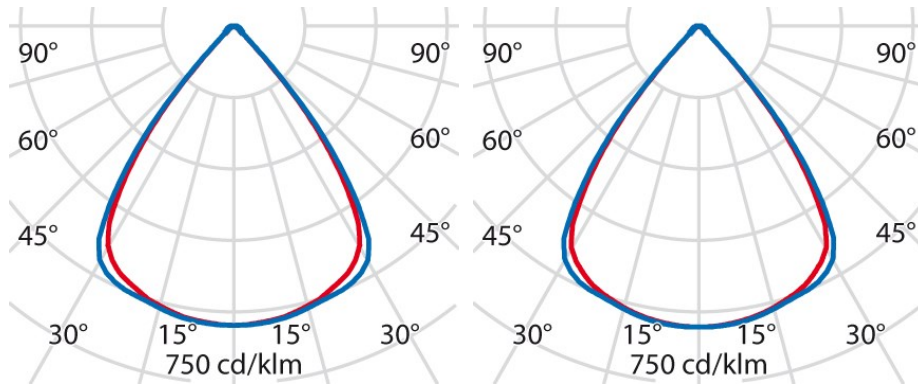

Photometric data