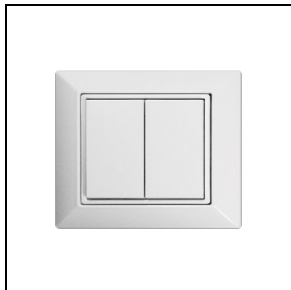

FLEXILED RE LV WHITE

Part number 3122227

Description

Recessed lights, comprising:

- Housing made of form-stable 1.0 mm sheet steel
- Impact-resistant, impression-resistant powder coating
- White reflector ensures maximum efficiency and high visual comfort
- UGR <math><19</math> for all luminosities
- Reliable and low-maintenance 50,000h L80B10
- Colour tolerance according to MacAdam ≤ 3 SDCM
- 2 power levels adjustable
- Incl. pre-assembled installation spring
- Special colour versions available. Consult factory

Product data

ETIM Group:	EG000027	ETIM Class:	EC002892
-------------	----------	-------------	----------

General information

Lampholder:	LED	Light source:	LED
Lightsource lumen output [lm]:	3000/4400	Luminaire lumen output [lm]:	2840/4210
Luminaire wattage [W]:	17/26 W	Luminous efficacy [lm/W]:	167
CRI:	80	Colour temperature [K]:	4000
Colour / Finishing:	WH-RAL9016 / White RAL9016 / Textured	IP degree of protection:	IP20
IK-J-xxIP:	IK05 0.7J xx3	Protection class:	I
Optic:	S/A - Symmetric direct	Beam angle:	2 x 38°/39°
Net weight [kg]:	2.641	Overall length [mm]:	1200
Overall width [mm]:	150	Overall height [mm]:	12

Mechanical features

Shape:	Rectangular	Housing material:	Aluminium
Diffuser material:	Plastic	Glow wire test [°C]:	650 °C

Electrical features

Voltage type:	AC	Input voltage [V AC]:	220/240
Input frequency [Hz]:	220-240V 50/60Hz	Power factor / COS Φ:	0.9

Photometric data

Optional accessories

FLEXILED RE

3122585
External Casambi module
■ BK-81 / Black

3122586
Single wireless wall switch
□ WH-87 / White

3122587
Double wireless wall switch
□ WH-87 / White