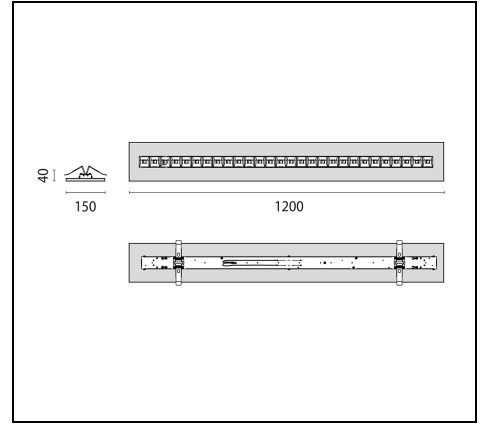

FLEXILED RE LV WHITE

Part number 3122227

Description

Recessed lights, comprising:

- Housing made of form-stable 1.0 mm sheet steel
- Impact-resistant, impression-resistant powder coating
- White reflector ensures maximum efficiency and high visual comfort
- UGR <math><19</math> for all luminosities
- Reliable and low-maintenance 50,000h L80B10
- Colour tolerance according to MacAdam ≤ 3 SDCM
- 2 power levels adjustable
- Incl. pre-assembled installation spring
- Special colour versions available. Consult factory

Product data

ETIM Group:	EG000027	ETIM Class:	EC002892
-------------	----------	-------------	----------

General information

Lampholder:	LED	Light source:	LED
Lightsource lumen output [lm]:	3000/4400	Luminaire lumen output [lm]:	2840/4210
Luminaire wattage [W]:	17/26 W	Luminous efficacy [lm/W]:	167
CRI:	80	Colour temperature [K]:	4000
Colour / Finishing:	WH-RAL9016 / White RAL9016 / Textured	IP degree of protection:	IP20
IK-J-xxIP:	IK05 0.7J xx3	Protection class:	I
Optic:	S/A - Symmetric direct	Beam angle:	2 x 38°/39°
Net weight [kg]:	2.641	Overall length [mm]:	1200
Overall width [mm]:	150	Overall height [mm]:	12

Mechanical features

Shape:	Rectangular	Housing material:	Aluminium
Diffuser material:	Plastic	Glow wire test [°C]:	650 °C

Electrical features

Voltage type:	AC	Input voltage [V AC]:	220/240
Input frequency [Hz]:	220-240V 50/60Hz	Power factor / COS Φ:	0.9