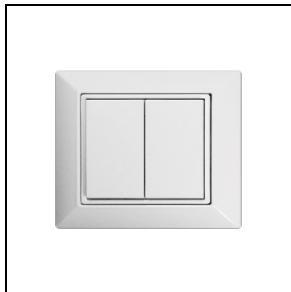

FLEXILED RE LV BLACK

Part number 3122228

Description

Recessed lights, comprising:

- Housing made of form-stable 1.0 mm sheet steel
- Impact-resistant, impression-resistant powder coating
- Black reflector ensures maximum efficiency and high visual comfort
- Glare-free light for office applications in accordance with DIN EN 12464-1 (UGR<19 and $3000\text{cd}/\text{m}^2 >65^\circ$)
- UGR <19 for all luminosities
- Reliable and low-maintenance 50,000h L80B10
- Colour tolerance according to MacAdam ≤ 3 SDCM
- 2 power levels adjustable
- Incl. pre-assembled installation spring
- Special colour versions available. Consult factory

Product data

ETIM Group:	EG000027	ETIM Class:	EC002892
-------------	----------	-------------	----------

General information

Lampholder:	LED	Light source:	LED
Lightsource lumen output [lm]:	3750/5500	Luminaire lumen output [lm]:	3230/4780
Luminaire wattage [W]:	21/32 W	Luminous efficacy [lm/W]:	154
CRI:	80	Colour temperature [K]:	4000
Colour / Finishing:	WH-RAL9016 / White RAL9016 / Textured	IP degree of protection:	IP20
IK-J-xxIP:	IK05 0.7J xx3	Protection class:	I
Optic:	S/A - Symmetric direct	Beam angle:	2 x 38°
Net weight [kg]:	3.234	Overall length [mm]:	1500
Overall width [mm]:	150	Overall height [mm]:	12

Mechanical features

Shape:	Rectangular	Housing material:	Aluminium
Diffuser material:	Plastic	Glow wire test [°C]:	650 °C

Electrical features

Voltage type:	AC	Input voltage [V AC]:	220/240
Input frequency [Hz]:	220-240V 50/60Hz	Power factor / COS Φ:	0.9

Photometric data

Optional accessories

FLEXILED RE

3122585
External Casambi module
■ BK-81 / Black

3122586
Single wireless wall switch
□ WH-87 / White

3122587
Double wireless wall switch
□ WH-87 / White