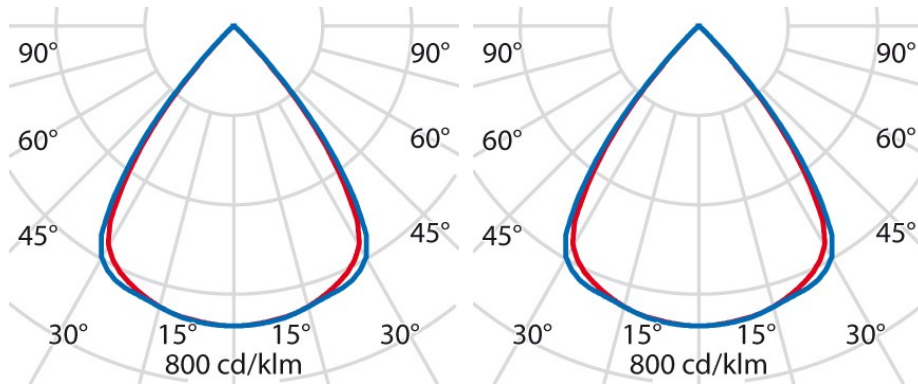

Photometric data