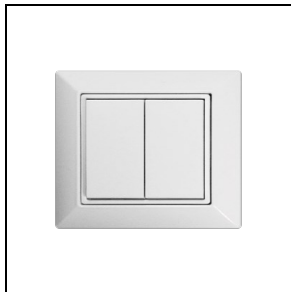

FLEXILED RE LV SILVER

Part number 3122229

Description

Recessed lights, comprising:

- Housing made of form-stable 1.0 mm sheet steel
- Impact-resistant, impression-resistant powder coating
- Metallised reflector ensures maximum efficiency and high visual comfort
- Glare-free light for office applications in accordance with DIN EN 12464-1 (UGR<19 and $3000\text{cd}/\text{m}^2 >65^\circ$)
- UGR <19 for all luminosities
- Reliable and low-maintenance 50,000h L80B10
- Colour tolerance according to MacAdam ≤ 3 SDCM
- 2 power levels adjustable
- Incl. pre-assembled installation spring
- Special colour versions available. Consult factory

Product data

ETIM Group:	EG000027	ETIM Class:	EC002892
-------------	----------	-------------	----------

General information

Lampholder:	LED	Light source:	LED
Lightsource lumen output [lm]:	3750/5500	Luminaire lumen output [lm]:	3610/5340
Luminaire wattage [W]:	21/32 W	Luminous efficacy [lm/W]:	172
CRI:	80	Colour temperature [K]:	4000
Colour / Finishing:	WH-RAL9016 / White RAL9016 / Textured	IP degree of protection:	IP20
IK-J-xxIP:	IK05 0.7J xx3	Protection class:	I
Optic:	S/A - Symmetric direct	Beam angle:	2 x 38°/37°
Net weight [kg]:	3.234	Overall length [mm]:	1500
Overall width [mm]:	150	Overall height [mm]:	12

Mechanical features

Shape:	Rectangular	Housing material:	Aluminium
Diffuser material:	Plastic	Glow wire test [°C]:	650 °C

Electrical features

Voltage type:	AC	Input voltage [V AC]:	220/240
Input frequency [Hz]:	220-240V 50/60Hz	Power factor / COS Φ:	0.9

Photometric data

Optional accessories

FLEXILED RE

3122585
External Casambi module
■ BK-81 / Black

3122586
Single wireless wall switch
□ WH-87 / White

3122587
Double wireless wall switch
□ WH-87 / White