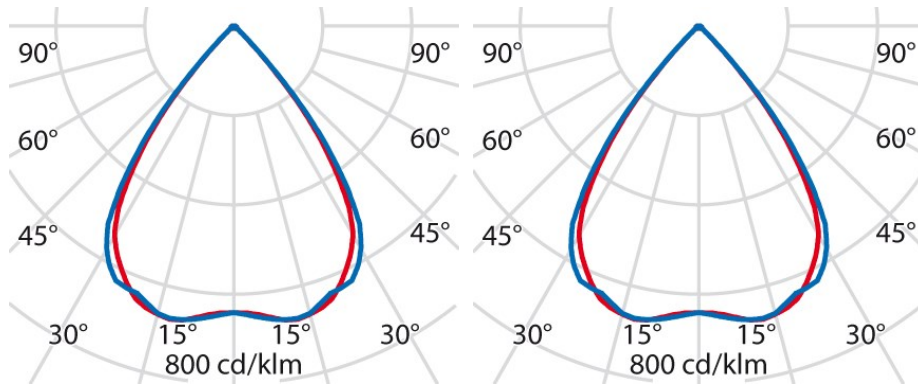

Photometric data