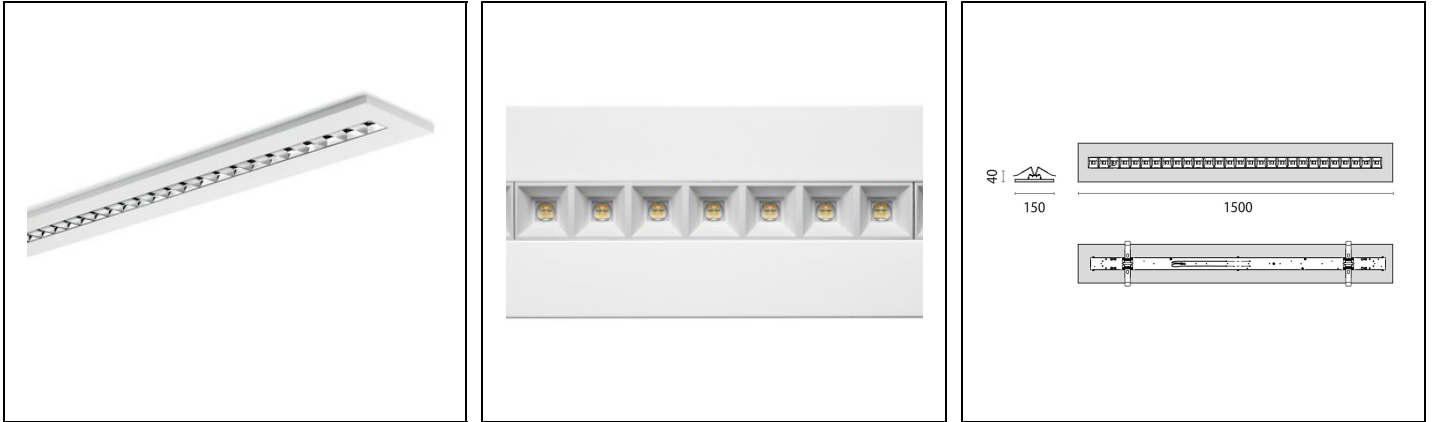

FLEXILED RE LV SILVER

Part number 3122229

Description

Recessed lights, comprising:

- Housing made of form-stable 1.0 mm sheet steel
- Impact-resistant, impression-resistant powder coating
- Metallised reflector ensures maximum efficiency and high visual comfort
- Glare-free light for office applications in accordance with DIN EN 12464-1 (UGR<19 and $3000\text{cd}/\text{m}^2 >65^\circ$)
- UGR <19 for all luminosities
- Reliable and low-maintenance 50,000h L80B10
- Colour tolerance according to MacAdam ≤ 3 SDCM
- 2 power levels adjustable
- Incl. pre-assembled installation spring
- Special colour versions available. Consult factory

Product data

ETIM Group:	EG000027	ETIM Class:	EC002892
-------------	----------	-------------	----------

General information

Lampholder:	LED	Light source:	LED
Lightsource lumen output [lm]:	3750/5500	Luminaire lumen output [lm]:	3610/5340
Luminaire wattage [W]:	21/32 W	Luminous efficacy [lm/W]:	172
CRI:	80	Colour temperature [K]:	4000
Colour / Finishing:	WH-RAL9016 / White RAL9016 / Textured	IP degree of protection:	IP20
IK-J-xxIP:	IK05 0.7J xx3	Protection class:	I
Optic:	S/A - Symmetric direct	Beam angle:	2 x 38°/37°
Net weight [kg]:	3.234	Overall length [mm]:	1500
Overall width [mm]:	150	Overall height [mm]:	12

Mechanical features

Shape:	Rectangular	Housing material:	Aluminium
Diffuser material:	Plastic	Glow wire test [°C]:	650 °C

Electrical features

Voltage type:	AC	Input voltage [V AC]:	220/240
Input frequency [Hz]:	220-240V 50/60Hz	Power factor / COS Φ:	0.9