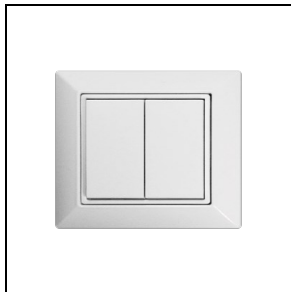

3122587
Double wireless wall switch
☐ WH-87 / White