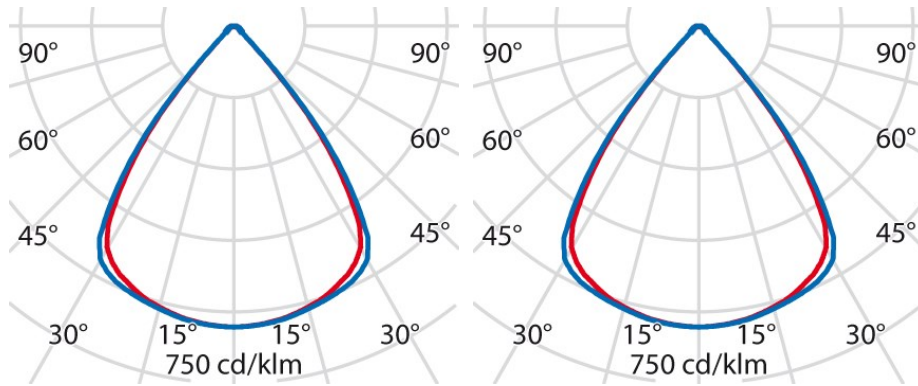

## General information

Lampholder:	LED	Light source:	LED
Lightsource lumen output [lm]:	3750/5500	Luminaire lumen output [lm]:	3560/5260
Luminaire wattage [W]:	21/32 W	Luminous efficacy [lm/W]:	170
CRI:	80	Colour temperature [K]:	4000
Colour / Finishing:	WH-RAL9016 / White RAL9016 / Textured	IP degree of protection:	IP20
IK-J-xxIP:	IK05 0.7J xx3	Protection class:	I
Optic:	S/A - Symmetric direct	Beam angle:	2 x 38°/39°
Net weight [kg]:	3.234	Overall length [mm]:	1500
Overall width [mm]:	150	Overall height [mm]:	12

## Photometric data