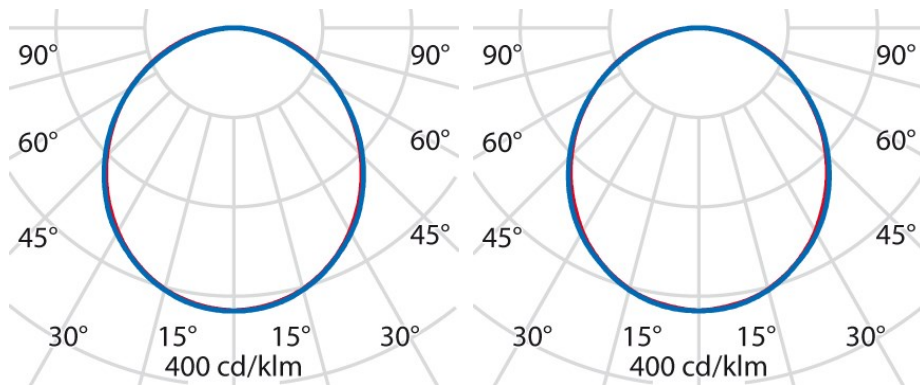

Photometric data

3124222

☐ WH-RAL9016 / White RAL9016