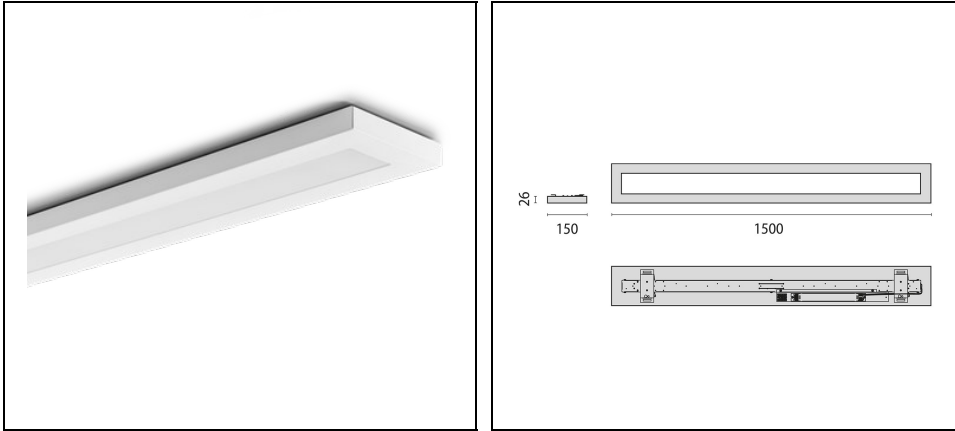

FLEXILED SM OPAL

Part number 3122563

Description

Indoor surface mounted luminaire, comprising:

- Housing made of form-stable 1.0 mm sheet steel
- Impact-resistant, impression-resistant powder coating
- Opal PMMA diffuser for optimal light distribution and uniformity
- Reliable and low-maintenance 50,000h L80B10
- Colour tolerance according to MacAdam ≤ 3 SDCM
- 2 power levels adjustable
- Special colour versions available. Consult factory

Product data

ETIM Group:	EG000027	ETIM Class:	EC002892
-------------	----------	-------------	----------

General information

Lampholder:	LED	Light source:	LED
Lightsource lumen output [lm]:	2560/4200	Luminaire lumen output [lm]:	2170/3560
Luminaire wattage [W]:	14/24 W	Luminous efficacy [lm/W]:	155
CRI:	80	Colour temperature [K]:	4000
Colour / Finishing:	WH-RAL9016 / White RAL9016 / Textured	IP degree of protection:	IP20
IK-J-xxIP:	IK05 0.7J xx3	Protection class:	I
Optic:	S/A - Symmetric direct	Beam angle:	2 x 55°
Net weight [kg]:	4.237	Overall length [mm]:	1500
Overall width [mm]:	150	Overall height [mm]:	12

Mechanical features

Shape:	Rectangular	Housing material:	Aluminium
Diffuser material:	Opal plastic	Glow wire test [°C]:	650 °C

Electrical features

Voltage type:	AC/DC	Input voltage [V AC]:	220/240
Input frequency [Hz]:	220-240V 0/50/60Hz	Power factor / COS Φ:	0.9