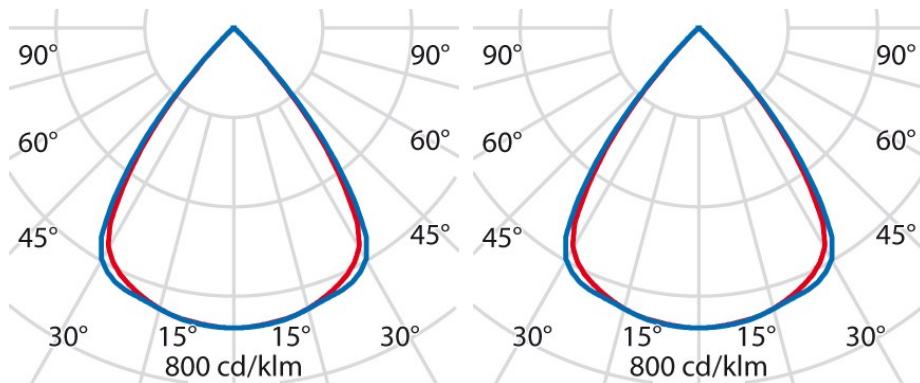

Photometric data

3123706

☐ WH-RAL9016