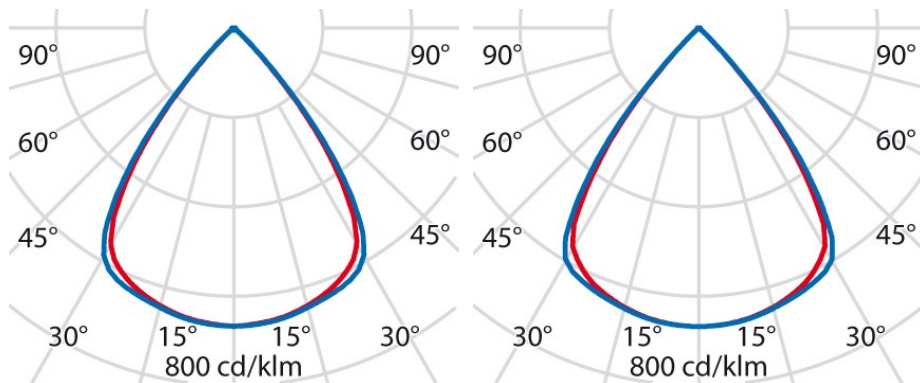

Photometric data

3123707

☐ WH-RAL9016 / White RAL9016