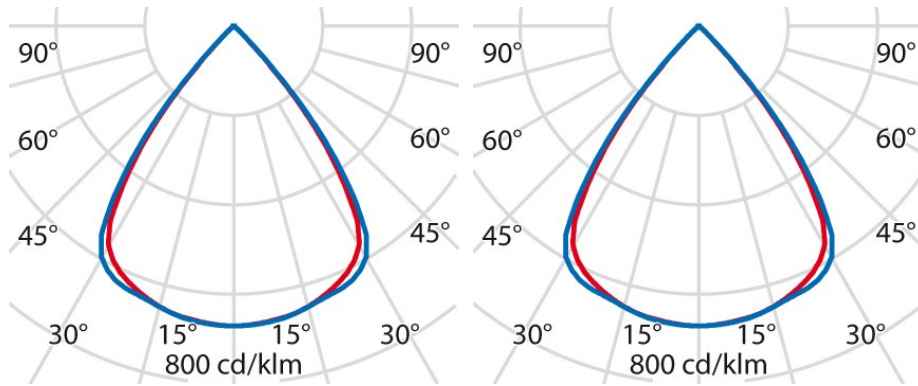

Photometric data

3123707

☐ WH-RAL9016 / White RAL9016