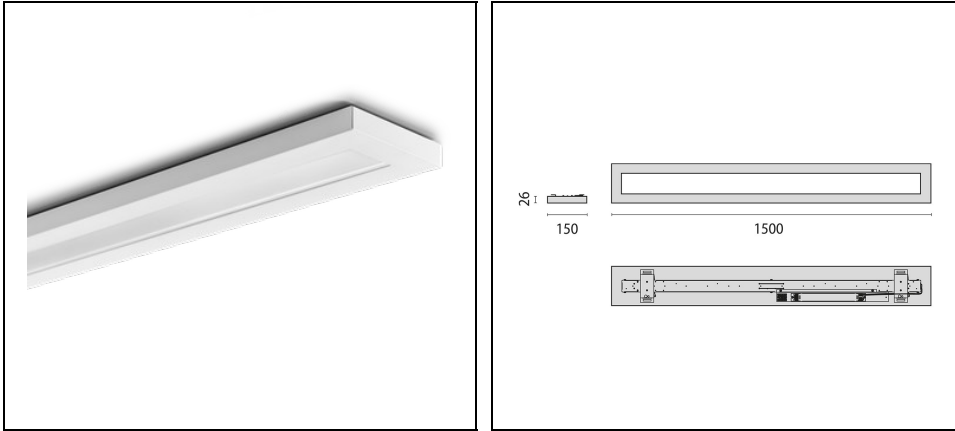

FLEXILED SM MICROPRISM

Part number 3122553

Description

Indoor surface mounted luminaire, comprising:

- Housing made of form-stable 1.0 mm sheet steel
- Impact-resistant, impression-resistant powder coating
- Microprism for glare-free and barrier-free light at the workplace
- Suitable for office applications in accordance with EN 12464-1
- UGR <math>< 19</math> for all luminosities
- Reliable and low-maintenance 50,000h L80B10
- Colour tolerance according to MacAdam ≤ 3 SDCM
- 2 power levels adjustable
- Special colour versions available. Consult factory

Product data

| | | | |
|-------------|----------|-------------|----------|
| ETIM Group: | EG000027 | ETIM Class: | EC002892 |
|-------------|----------|-------------|----------|

General information

| | | | |
|--------------------------------|--|------------------------------|-------------|
| Lampholder: | LED | Light source: | LED |
| Lightsource lumen output [lm]: | 2560/4200 | Luminaire lumen output [lm]: | 2060/3390 |
| Luminaire wattage [W]: | 14/24 W | Luminous efficacy [lm/W]: | 147 |
| CRI: | 80 | Colour temperature [K]: | 4000 |
| Colour / Finishing: | WH-RAL9016 / White RAL9016 / Textured | IP degree of protection: | IP20 |
| IK-J-xxIP: | IK05 0.7J xx3 | Protection class: | I |
| Optic: | S/A - Symmetric direct | Beam angle: | 2 x 40°/41° |
| Net weight [kg]: | 4.641 | Overall length [mm]: | 1500 |
| Overall width [mm]: | 150 | Overall height [mm]: | 12 |

Mechanical features

| | | | |
|--------------------|-------------|----------------------|-----------|
| Shape: | Rectangular | Housing material: | Aluminium |
| Diffuser material: | Plastic | Glow wire test [°C]: | 650 °C |