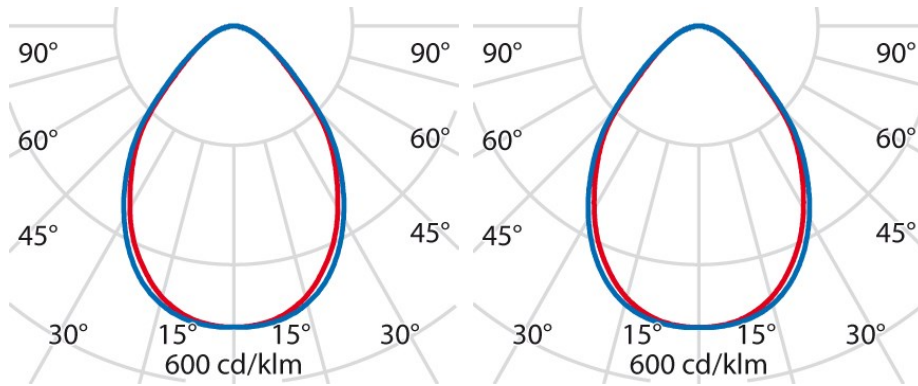

Photometric data

3124221

☐ WH-RAL9016 / White RAL9016