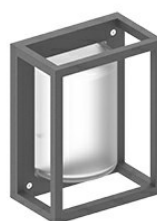

# LANTERNA NK 21

<b>Part number</b>	3102569
<b>Lampholder:</b>	LED
<b>Light Source:</b>	LED
<b>Wattage:</b>	11 W
<b>Finish:</b>	AN-96 / Anthracite gray / Textured
<b>Insulation class:</b>	I
<b>Degree of protection:</b>	IP65
<b>IK-J-xxIP:</b>	IK06 1J xx3
<b>CRI:</b>	80
<b>Kelvin:</b>	3000
<b>Power factor:</b>	$\text{COS}\phi \geq 0,9$
<b>Optic:</b>	Symmetric extra wide reflector
<b>Lightsource lumen output:</b>	1242 lm
<b>Luminaire lumen output:</b>	730 lm
<b>L:</b>	L80
<b>B:</b>	B10
<b>Lifetime:</b>	100000 h
<b>Ta MIN luminaire:</b>	-20°
<b>Ta MAX luminaire:</b>	30°

## Description

- Indoor and outdoor wall-mount fixture, comprising:
- Die-cast aluminium housing and trim, powder-polyester coated ISO 9227
  - Pressed glass diffuser, white painted inside, secured with the ring
  - Transparent, pressed glass diffuser, for E27 lamp versions
  - Aluminium reflector and gear tray
  - Technopolymer silicone gasket
  - Burnished stainless steel fixing screws
  - Built-in driver
  - Photometric data measure according to UNI EN 13032-4 and IES LM-79-08