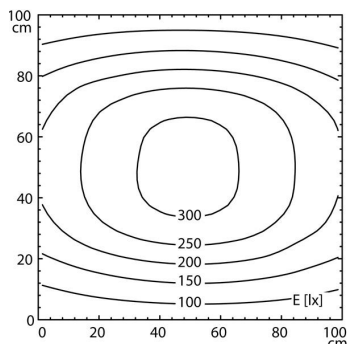

112571000-00084579

**light source**

- work equipment**
- connected load**
- Power consumption**
- luminous flux**
- luminous efficacy**
- light distribution**
- colour temperature**
- color rendering index (CRI)**
- System of protection**
- class of protection**
- technology**
- operation**
- luminaire body**
- lamp cover**
- weight (net)**
- mains lead**
- design**
- Fastening**
- special features**

- LED
- Energy efficiency category A/A+/A++
- without
- 24 V; DC
- approx. 6 W
- approx. 410 lm
- approx. 68 lm/W
- direct
- neutral white, approx. 5000 K
- >= 80
- IP67 (67)
- III
- switchable
- external
- aluminium, anodised,
- screen, clear
- approx. 0.4 kg
- approx. 3.0 m; with free stranded wires
- integrated version
- screws
- beam angle 30°, integrated version

**illuminance**

distance: 100 cm  
**Em:** 200 lx  
**Emax:** 316 lx  
**Emin:** 74 lx

**luminous intensity**