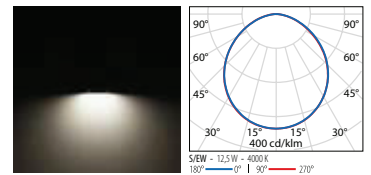

MASK+

design by ROBERTO FIORATO

Indoor and outdoor wall-mount fixture, including:

- Painted die-cast aluminium housing
- Glass diffuser, internally painted for homogeneous diffused light
- Silicone gasket
- M versions, i.e. single emission, are supplied with a single light source and are designed to allow a single sided light output either upwards or downwards

- AN-96 / Anthracite gray / Textured
- WH-87 / White / Textured

Please visit our web site
www.performanceinlighting.com
for the latest updated versions available.

MASK+ M

IK06 1J xx3

WATTAGE	CLASS	CRI	KELVIN	COS Ø	OPTIC	OPTIC BEAM	LIGHTSOURCE LUMEN OUTPUT	LUMINAIRE LUMEN OUTPUT	L	B	LIFETIME	COLOUR/ RAL	PART NUMBER
Power LED 220-240 V 50/60 Hz													
12,5 W	I	-	80	4000	✓	S/EW	-	1668 lm	971 lm	70	10	50000 h	● 3100765
12,5 W	I	-	80	3000	✓	S/EW	-	1552 lm	914 lm	70	10	50000 h	● 3100763
12,5 W	I	-	80	4000	✓	S/EW	-	1668 lm	971 lm	70	10	50000 h	○ 3100766
12,5 W	I	-	80	3000	✓	S/EW	-	1552 lm	914 lm	70	10	50000 h	○ 3100764
Power LED- Emergency 220-240 V 50/60 Hz													
12,5 W+2 W1	-	-	80	4000	✓	S/EW	-	1552 lm	971 lm	70	10	50000 h	● 3101062
12,5 W+2 W1	-	-	80	3000	✓	S/EW	-	1552 lm	914 lm	70	10	50000 h	● 3101060
12,5 W+2 W1	-	-	80	4000	✓	S/EW	-	1552 lm	971 lm	70	10	50000 h	○ 3101063
12,5 W+2 W1	-	-	80	3000	✓	S/EW	-	1552 lm	914 lm	70	10	50000 h	○ 3101061

MASK+ B

IK06 1J xx3

WATTAGE	CLASS	CRI	KELVIN	COS Ø	OPTIC	OPTIC BEAM	LIGHTSOURCE LUMEN OUTPUT	LUMINAIRE LUMEN OUTPUT	L	B	LIFETIME	COLOUR/ RAL	PART NUMBER
Power LED 220-240 V 50/60 Hz													
24 W	I	-	80	4000	✓	S/EW	-	3336 lm	1879 lm	70	10	50000 h	● 3100769
24 W	I	-	80	3000	✓	S/EW	-	3104 lm	1770 lm	70	10	50000 h	● 3100767
24 W	I	-	80	4000	✓	S/EW	-	3336 lm	1879 lm	70	10	50000 h	○ 3100770
24 W	I	-	80	3000	✓	S/EW	-	3104 lm	1770 lm	70	10	50000 h	○ 3100768