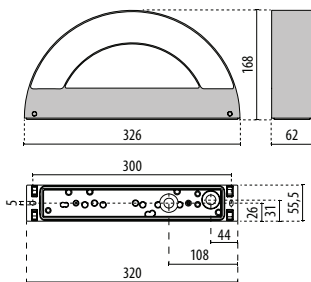

MASK+

design by ROBERTO FIORATO

Indoor and outdoor wall-mount fixture, including:

- Painted die-cast aluminium housing
- Glass diffuser, internally painted for homogeneous diffused light
- Silicone gasket
- M versions, i.e. single emission, are supplied with a single light source and are designed to allow a single sided light output either upwards or downwards

- AN-96 / Anthracite gray / Textured
- WH-87 / White / Textured

Please visit our web site
www.performanceinlighting.com
for the latest updated versions available.

MASK+ M

IK06 1J xx3

WATTAGE	CLASS	CRI	KELVIN	COS Ø	OPTIC	OPTIC BEAM	LIGHTSOURCE LUMEN OUTPUT	LUMINAIRE LUMEN OUTPUT	L	B	LIFETIME	COLOUR/ RAL	PART NUMBER
Power LED 220-240 V 50/60 Hz													
12,5 W	I	-	80	4000	✓	S/EW	-	1668 lm	971 lm	70	10	50000 h	● 3100765
12,5 W	I	-	80	3000	✓	S/EW	-	1552 lm	914 lm	70	10	50000 h	● 3100763
12,5 W	I	-	80	4000	✓	S/EW	-	1668 lm	971 lm	70	10	50000 h	○ 3100766
12,5 W	I	-	80	3000	✓	S/EW	-	1552 lm	914 lm	70	10	50000 h	○ 3100764
Power LED- Emergency 220-240 V 50/60 Hz													
12,5 W+2 W1	-	-	80	4000	✓	S/EW	-	1552 lm	971 lm	70	10	50000 h	● 3101062
12,5 W+2 W1	-	-	80	3000	✓	S/EW	-	1552 lm	914 lm	70	10	50000 h	● 3101060
12,5 W+2 W1	-	-	80	4000	✓	S/EW	-	1552 lm	971 lm	70	10	50000 h	○ 3101063
12,5 W+2 W1	-	-	80	3000	✓	S/EW	-	1552 lm	914 lm	70	10	50000 h	○ 3101061

MASK+ B

IK06 1J xx3

WATTAGE	CLASS	CRI	KELVIN	COS Ø	OPTIC	OPTIC BEAM	LIGHTSOURCE LUMEN OUTPUT	LUMINAIRE LUMEN OUTPUT	L	B	LIFETIME	COLOUR/ RAL	PART NUMBER
Power LED 220-240 V 50/60 Hz													
24 W	I	-	80	4000	✓	S/EW	-	3336 lm	1879 lm	70	10	50000 h	● 3100769
24 W	I	-	80	3000	✓	S/EW	-	3104 lm	1770 lm	70	10	50000 h	● 3100767
24 W	I	-	80	4000	✓	S/EW	-	3336 lm	1879 lm	70	10	50000 h	○ 3100770
24 W	I	-	80	3000	✓	S/EW	-	3104 lm	1770 lm	70	10	50000 h	○ 3100768