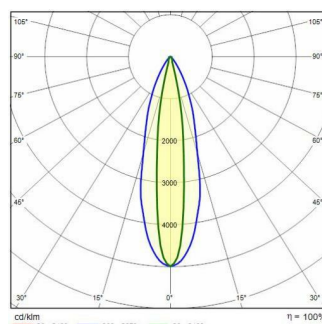

Photometric data