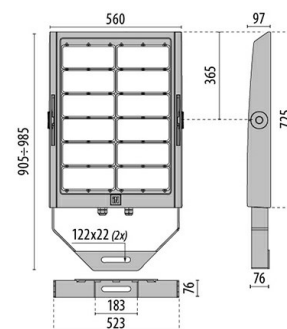

SQUARE PRO 64/2 ELL

Part number	06269794
Lampholder:	LED
Light Source:	LED
Wattage:	552 W
Finish:	GR-94 / Metallic grey / Textured
Insulation class:	I
Degree of protection:	IP66
IK-J-xxIP:	IK07 3J xx5
CRI:	90
Kelvin:	5700
Optic:	ELLIPTICAL REFLECTOR
Optic Beam:	15°x30°
Lightsource lumen output:	62080 lm
Luminaire lumen output:	57888 lm
L:	L80
B:	B10
Lifetime:	108000 h
Ta MIN luminaire:	-40°
Ta MAX luminaire:	50°
ULR:	0%
IPEA* (Street Lighting):	B
IPEA* (Area Lighting):	A+
IPEA* (Cycle/Pedestrian Lighting):	A
IPEA* (Green Areas):	A
IPEA* (Historical Areas):	A3+
Luminous Intensity Class:	G*6

Description

- LED floodlight with superior output for interior and exterior professional lighting of large areas and sports' facilities, comprising of:
- Die-cast aluminium housing chemically pre-treated and painted with polyester powder coating
 - Optical unit comprising of lenses especially designed for a maximum performance and light distribution. The lenses are made of a specific optical polycarbonate which ensures the best available transmittance combined with the maximum achievable resistance to UV rays and heat
 - Elliptical lens
 - Anti-aging silicone gasket
 - Built-in electrical connection box with aluminium cover
 - Waterproof cable gland M25x1.5 for cables Ø 9- Ø 16 mm
 - Light beam obtained by the combination of multiple LED modules
 - Colour rendering index Ra > 90
 - Stainless steel external screws
 - Steel bracket, hot galvanised and painted in polyester powder
 - Graduated goniometer for aiming purposes
 - The SQUARE PRO output includes the losses of the power unit
 - To feed the SQUARE PRO only use the supply groups supplied as accessories
 - Photometric data measure according to UNI EN 13032-4 and IES LM-79-08

Photometric data

Technical drawings

CONTROL GEAR

SQUARE PRO 64/2

14473401
Drivers unit 600 W - 1,4 A - 2CH - 220-240 V 50/60 Hz

14473894
Drivers box 600 W - 1,4 A - 2CH - 220-240 V 50/60 Hz

14473994
Drivers box 600 W 1,4A-2CH-DIM DALI