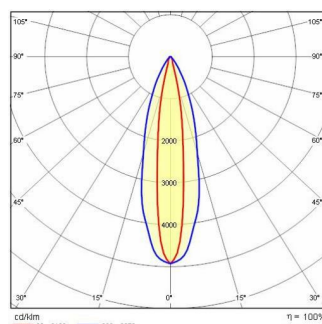

Photometric data