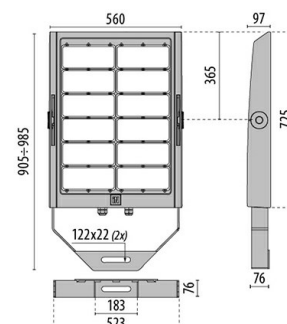

SQUARE PRO 96/3 ELL

Part number	06270894
Lampholder:	LED
Light Source:	LED
Wattage:	810 W
Finish:	GR-94 / Metallic grey / Textured
Insulation class:	I
Degree of protection:	IP66
IK-J-xxIP:	IK07 3J xx5
CRI:	70
Kelvin:	4000
Optic:	ELLIPTICAL REFLECTOR
Optic Beam:	15°x30°
Lightsource lumen output:	111360 lm
Luminaire lumen output:	98007 lm
L:	L80
B:	B10
Lifetime:	108000 h
Ta MIN luminaire:	-40°
Ta MAX luminaire:	40°
ULR:	0%
IPEA* (Street Lighting):	A+
IPEA* (Area Lighting):	A3+
IPEA* (Cycle/Pedestrian Lighting):	A++
IPEA* (Green Areas):	A++
IPEA* (Historical Areas):	A5+
Luminous Intensity Class:	G*6

Description

- LED floodlight with superior output for interior and exterior professional lighting of large areas and sports' facilities, comprising of:
- Die-cast aluminium housing chemically pre-treated and painted with polyester powder coating
 - Optical unit comprising of lenses especially designed for a maximum performance and light distribution. The lenses are made of a specific optical polycarbonate which ensures the best available transmittance combined with the maximum achievable resistance to UV rays and heat
 - Elliptical lens
 - Anti-aging silicone gasket
 - Built-in electrical connection box with aluminium cover
 - Waterproof cable gland M25x1.5 for cables Ø 9- Ø 16 mm
 - Light beam obtained by the combination of multiple LED modules
 - Colour rendering index Ra > 70
 - Stainless steel external screws
 - Steel bracket, hot galvanised and painted in polyester powder
 - Graduated goniometer for aiming purposes
 - The SQUARE PRO output includes the losses of the power unit
 - To feed the SQUARE PRO only use the supply groups supplied as accessories
 - Photometric data measure according to UNI EN 13032-4 and IES LM-79-08

Photometric data

Technical drawings

CONTROL GEAR

SQUARE PRO 96/3

14473601
Drivers unit 900 W - 1,4 A - 3CH - 220-240 V 50/60 Hz

14474094
Drivers box 900 W - 1,4 A - 3CH - 220-240 V 50/60 Hz

14474194
Drivers box 900 W 1,4A-3CH-DIM DALI