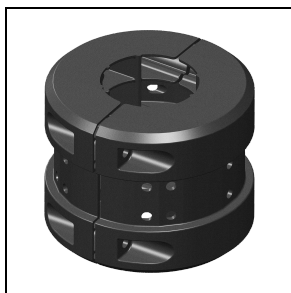

14099896

Gliding support made of painted aluminium for the installation on $\varnothing$ 60 mm posts

■ AN-g6 / Anthracite gray