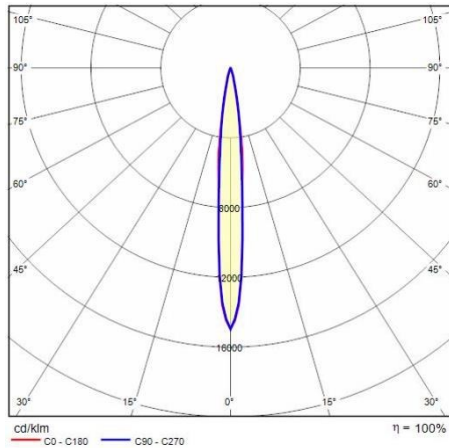

## General information

Lampholder:	LED	Light source:	LED
Lightsource lumen output [lm]:	10650	Luminaire lumen output [lm]:	8215.40
Luminaire wattage [W]:	85 W	Luminous efficacy [lm/W]:	97
CRI:	80	Colour temperature [K]:	4000
Colour / Finishing:	AN-g6 / Anthracite gray / Textured	IP degree of protection:	IP66
IK-J-xxIP:	IK09 10J xx7	Protection class:	II
Optic:	C/I - Circular Intensive	Beam angle:	10°
Net weight [kg]:	6.088	Overall diameter [mm]:	275
Overall length [mm]:	275	Overall width [mm]:	316
Overall height [mm]:	114		

## Photometric data