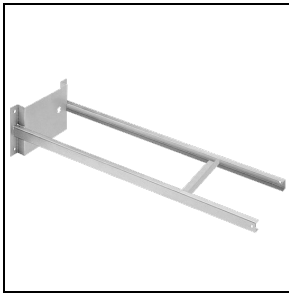

Mechanical features

Shape:	Rectangular	Housing material:	Aluminium
Diffuser material:	Glass	Glow wire test [°C]:	960 °C
Frontal exposed area [m ²]:	0.03	Lateral exposed area [m ²]:	0.04
Top exposed area [m ²]:	0.18		

Photometric data

Optional accessories

WIN PRO 30

**14045794**

External steel cowl painted aluminium grey

■ GR-94 / Metallic grey

**14045694**

External anti-glare louvre painted aluminium grey

■ GR-94 / Metallic grey

**14046120**

Strengthening bracket. Suitable for one floodlight single point fixing M12 screw in centre of the bracket

■ INOX / Stainless steel

**14051294**

Single pole top mounting, for Ø 60-76 mm poles, painted aluminium grey

■ GR-94 / Metallic grey

**14048694**

1000 mm extension arm in heavy gauge steel, painted aluminium grey

■ GR-94 / Metallic grey

**14051394**

Double pole top mounting, Ø 60-76 mm poles, painted aluminium grey