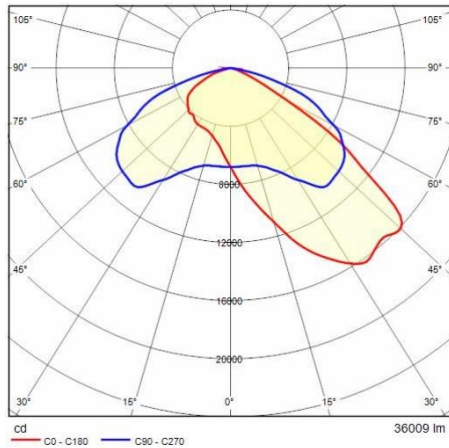

Photometric data