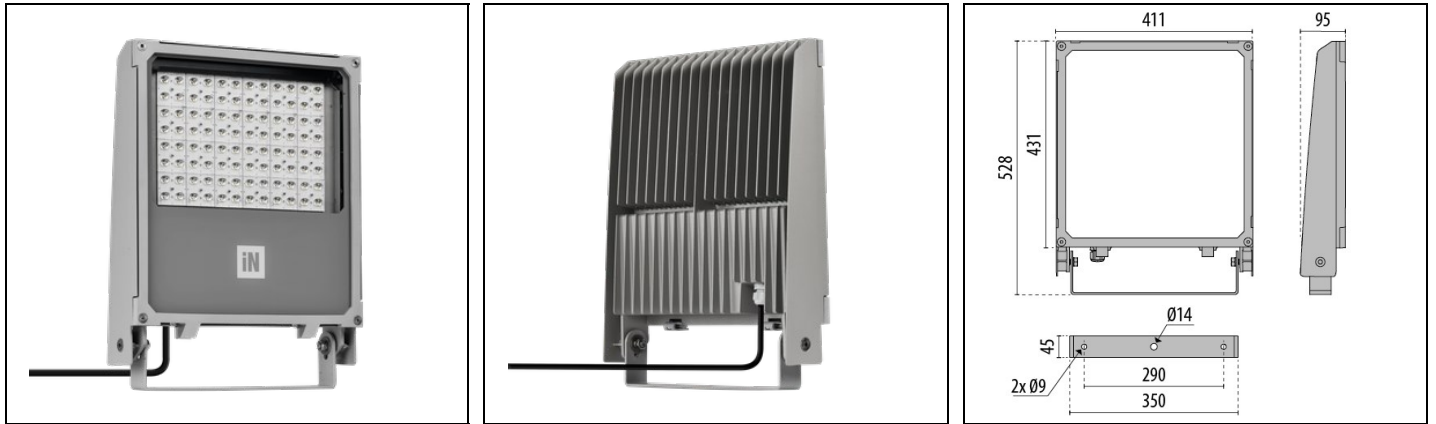

WIN PRO+ 30 A/W

Part number 3116179

Description

LED floodlight for indoor and outdoor, comprising:

- Die-cast aluminium housing, polyester powder coat finish ISO 9227/12944 - ISO 9223 (C5)
- Extra clear, toughened, flat glass diffuser
- High-transparency polycarbonate optics
- Anti-ageing custom moulded silicone sealing gasket(s) with resilient elastic return capacity
- Coated die-cast aluminium captive trim, hinged to the housing
- Cable gland M20x1.5 for cables Ø 10- Ø 14 mm
- Complete with 1 m factory pre-wired cable H07RN-F 3G1.5 mm²
- Stainless steel locking hardware
- Powder-coated steel tiltable bracket
- Integral surge protection device (SPD) against mains overvoltages up to 10 kV (CM/DM)
- Openable and maintainable luminaire (future-proof)
- Other colour temperatures (CCT) and colour rendering index (CRI) options available. Consult factory

Product data

ETIM Group:	EG000027	ETIM Class:	EC001744
-------------	----------	-------------	----------

General information

Lampholder:	LED	Light source:	LED
Lightsource lumen output [lm]:	42232	Luminaire lumen output [lm]:	36010
Luminaire wattage [W]:	252 W	Luminous efficacy [lm/W]:	143
CRI:	70	Colour temperature [K]:	4000
Colour / Finishing:	GR-94 / Metallic grey / Textured	IP degree of protection:	IP66
IK-J-xxIP:	IK08 5J xx5	Protection class:	I
Optic:	A35/W - Asymmetric Wide	Net weight [kg]:	9.833
Overall length [mm]:	411	Overall width [mm]:	528
Overall height [mm]:	95		

Mechanical features

Shape:	Rectangular	Housing material:	Aluminium
Diffuser material:	Glass	Glow wire test [°C]:	960 °C
Frontal exposed area [m ²]:	0.03	Lateral exposed area [m ²]:	0.04
Top exposed area [m ²]:	0.18		