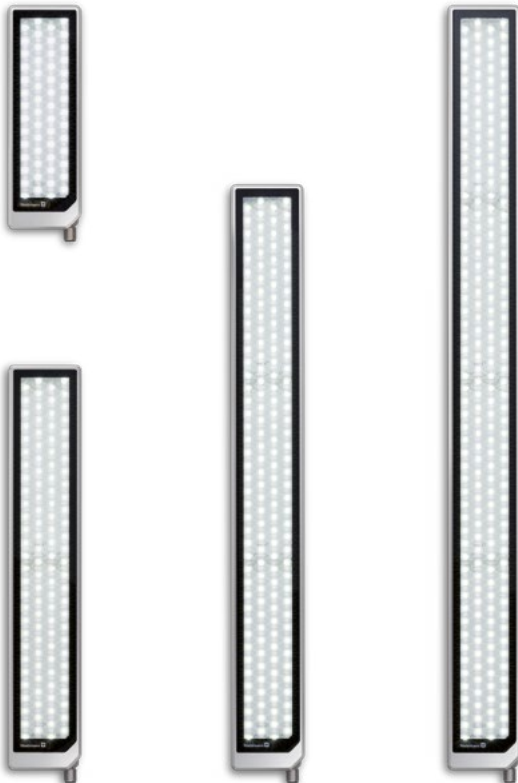

ACURIA.
Luminaire sizes

Surface mounted				
Width [mm]	170	170	170	170
Height [mm]	215	390	565	740

Machine integrated				
Width [mm]	178	178	178	178
Height [mm]	223	398	573	748

Surface mounted				
Width [mm]	70	70	70	70
Height [mm]	215	390	565	740