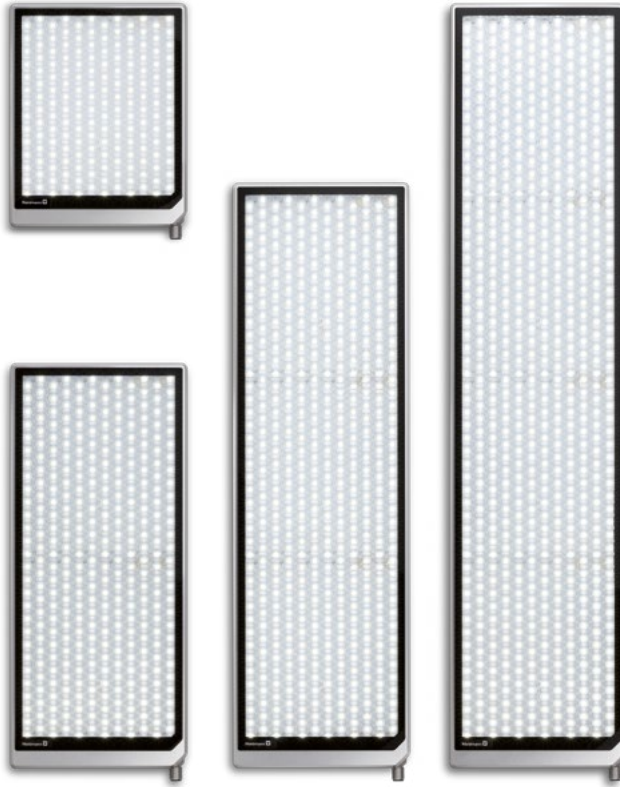

ACURIA.
Luminaire sizes

Surface mounted				
Width [mm]	170	170	170	170
Height [mm]	215	390	565	740

Machine integrated				
Width [mm]	178	178	178	178
Height [mm]	223	398	573	748

Surface mounted				
Width [mm]	70	70	70	70
Height [mm]	215	390	565	740