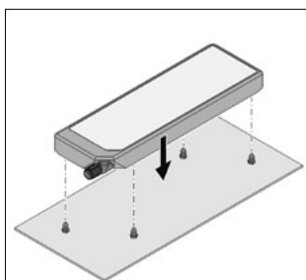

SURFACE-MOUNTED VARIANTS

ACURIA.perfect surface-mounted variants

Consumption	Dimensions	Special feature	Luminous flux	Model	Order no.
6 W	215 x 70 mm	ADVANCED-Paket	700 lm	APA 720/850/MS	114310000-00806651
12 W	215 x 70 mm	ADVANCED-Paket	1.400 lm	APA 1400/850/MS	114310000-00806668
12 W	390 x 70 mm	ADVANCED-Paket	1.400 lm	APA 1450/850/MS	114311000-00806645
17 W	565 x 70 mm	ADVANCED-Paket	2.100 lm	APA 2200/850/MS	114312000-00806647
22 W	740 x 70 mm	ADVANCED-Paket	2.800 lm	APA 2900/850/MS	114313000-00806649
14 W	215 x 170 mm	ADVANCED-Paket	1.900 lm	APA 2000/850/MS	114314000-00806633
28 W	390 x 170 mm	ADVANCED-Paket	3.800 lm	APA 4000/850/MS	114315000-00806635
42 W	565 x 170 mm	ADVANCED-Paket	5.700 lm	APA 6000/850/MS	114316000-00806638
56 W	740 x 170 mm	ADVANCED-Paket	7.600 lm	APA 8000/850/MS	114317000-00806643