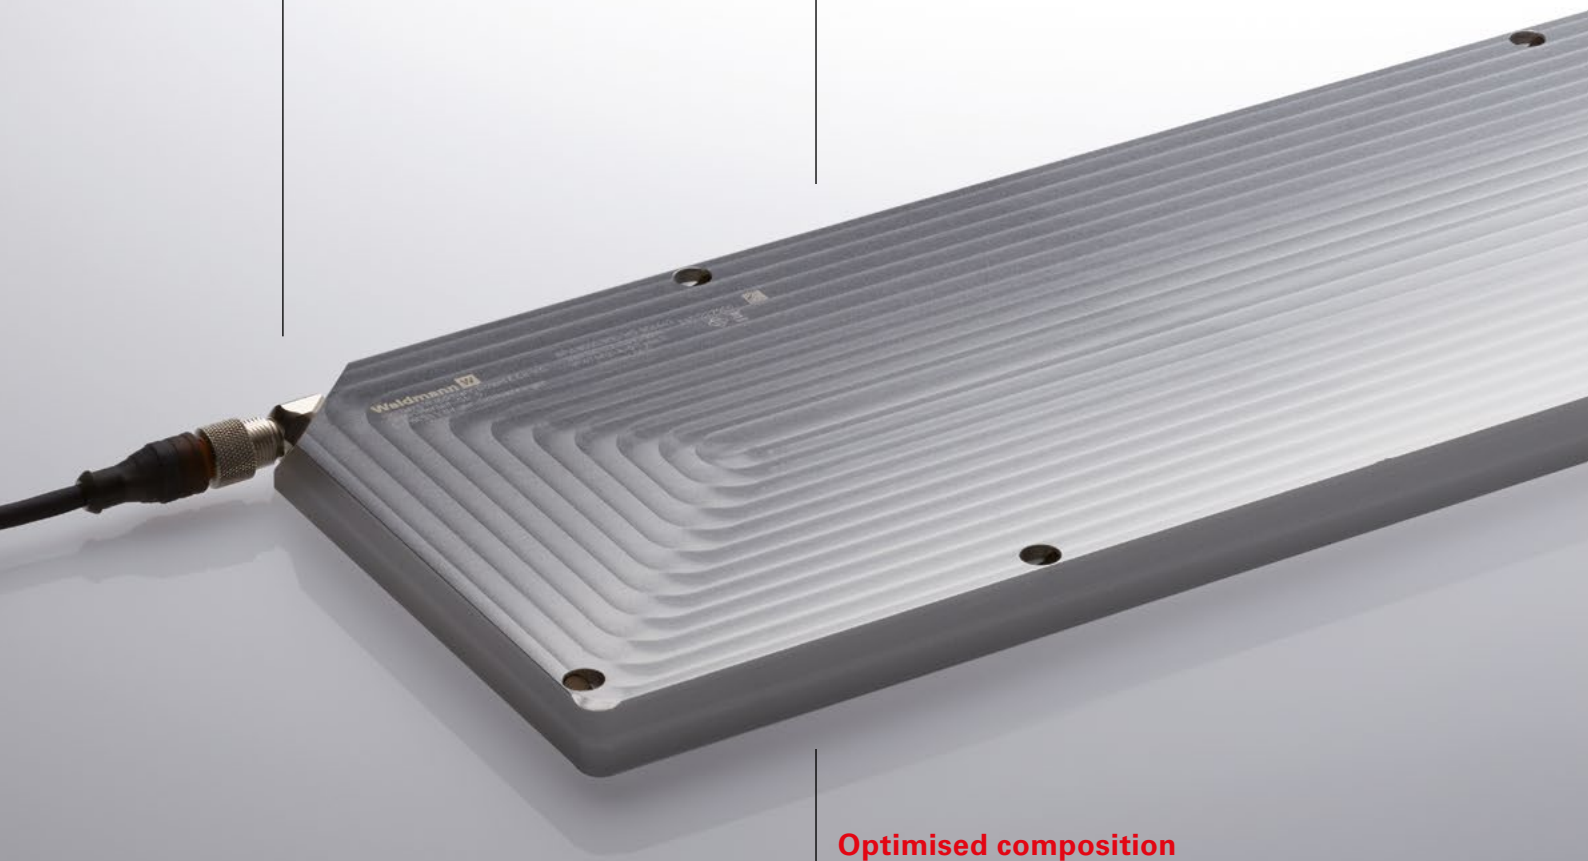

OPTIMUM CONSTRUCTION.

Optimised inputs

Standardised controls thanks to digital inputs. Check.

Optimised heat protection

Temperature-sensing luminous flux controls to prevent overheating. Check.

Optimised composition

A fixture milled from a solid billet to eliminate unnecessary seals. Check.