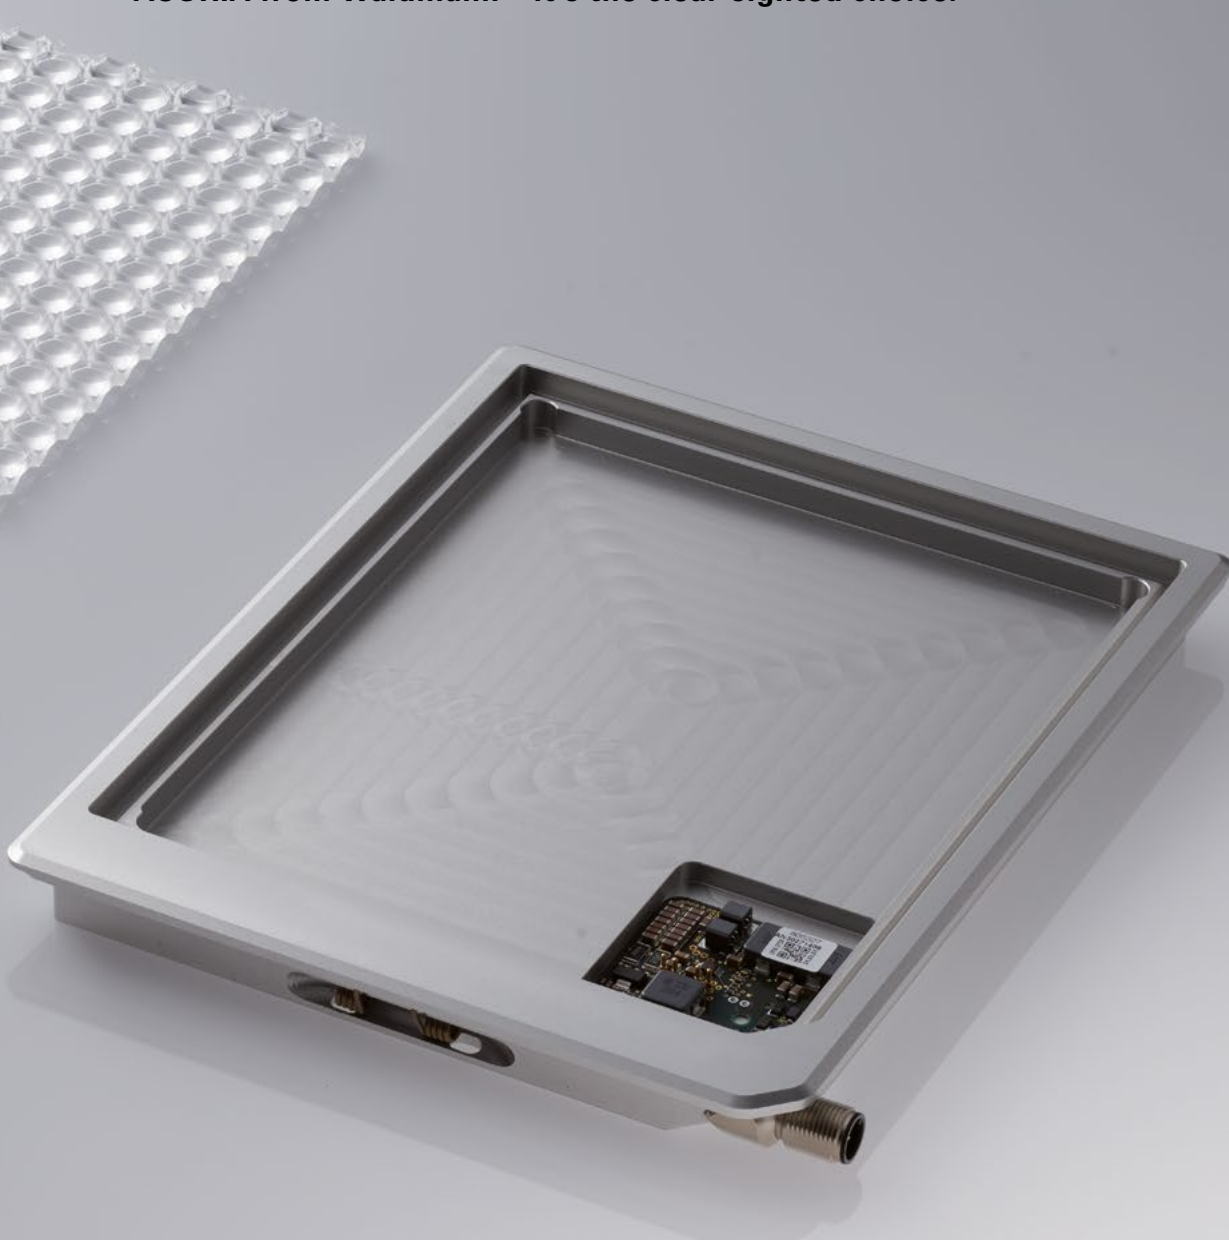

**ACURIA.
BECAUSE TECHNOLOGY CONNECTS.**

You deserve the best luminaire on the market. So why should your machinery settle for less than state-of-the-art lighting technology? The supplier who's been going the extra mile for you since 1928 is offering the most powerful, most efficient lighting technology that delivers more lumens for your money.

ACURIA from Waldmann – it's the clear-sighted choice.

**CHOOSE QUALITY.
CHOOSE ACURIA.**

Contact us today to receive a quote or request a sample.