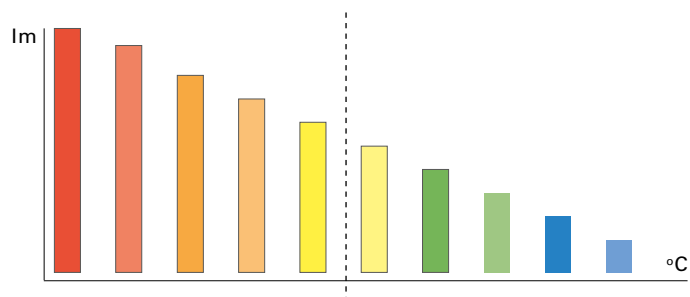

**ACURIA.
BECAUSE ANYONE CAN MAKE LUMINAIRES THAT WORK
UNDER IDEAL CONDITIONS.**

Thanks to the use of coolant and lubricant-resistant materials, luminaire degradation is a thing of the past.

OPTIMUM SELF-REGULATION.

Automatic, temperature-sensing luminous flux regulation successfully protects ACURIA from overheating under thermal stress. The upshot? Fewer luminaire failures and reduced replacement costs when luminaires are subject to extreme temperatures.

So even under high thermal stress, you'll enjoy worry-free operation and maximum planning certainty.