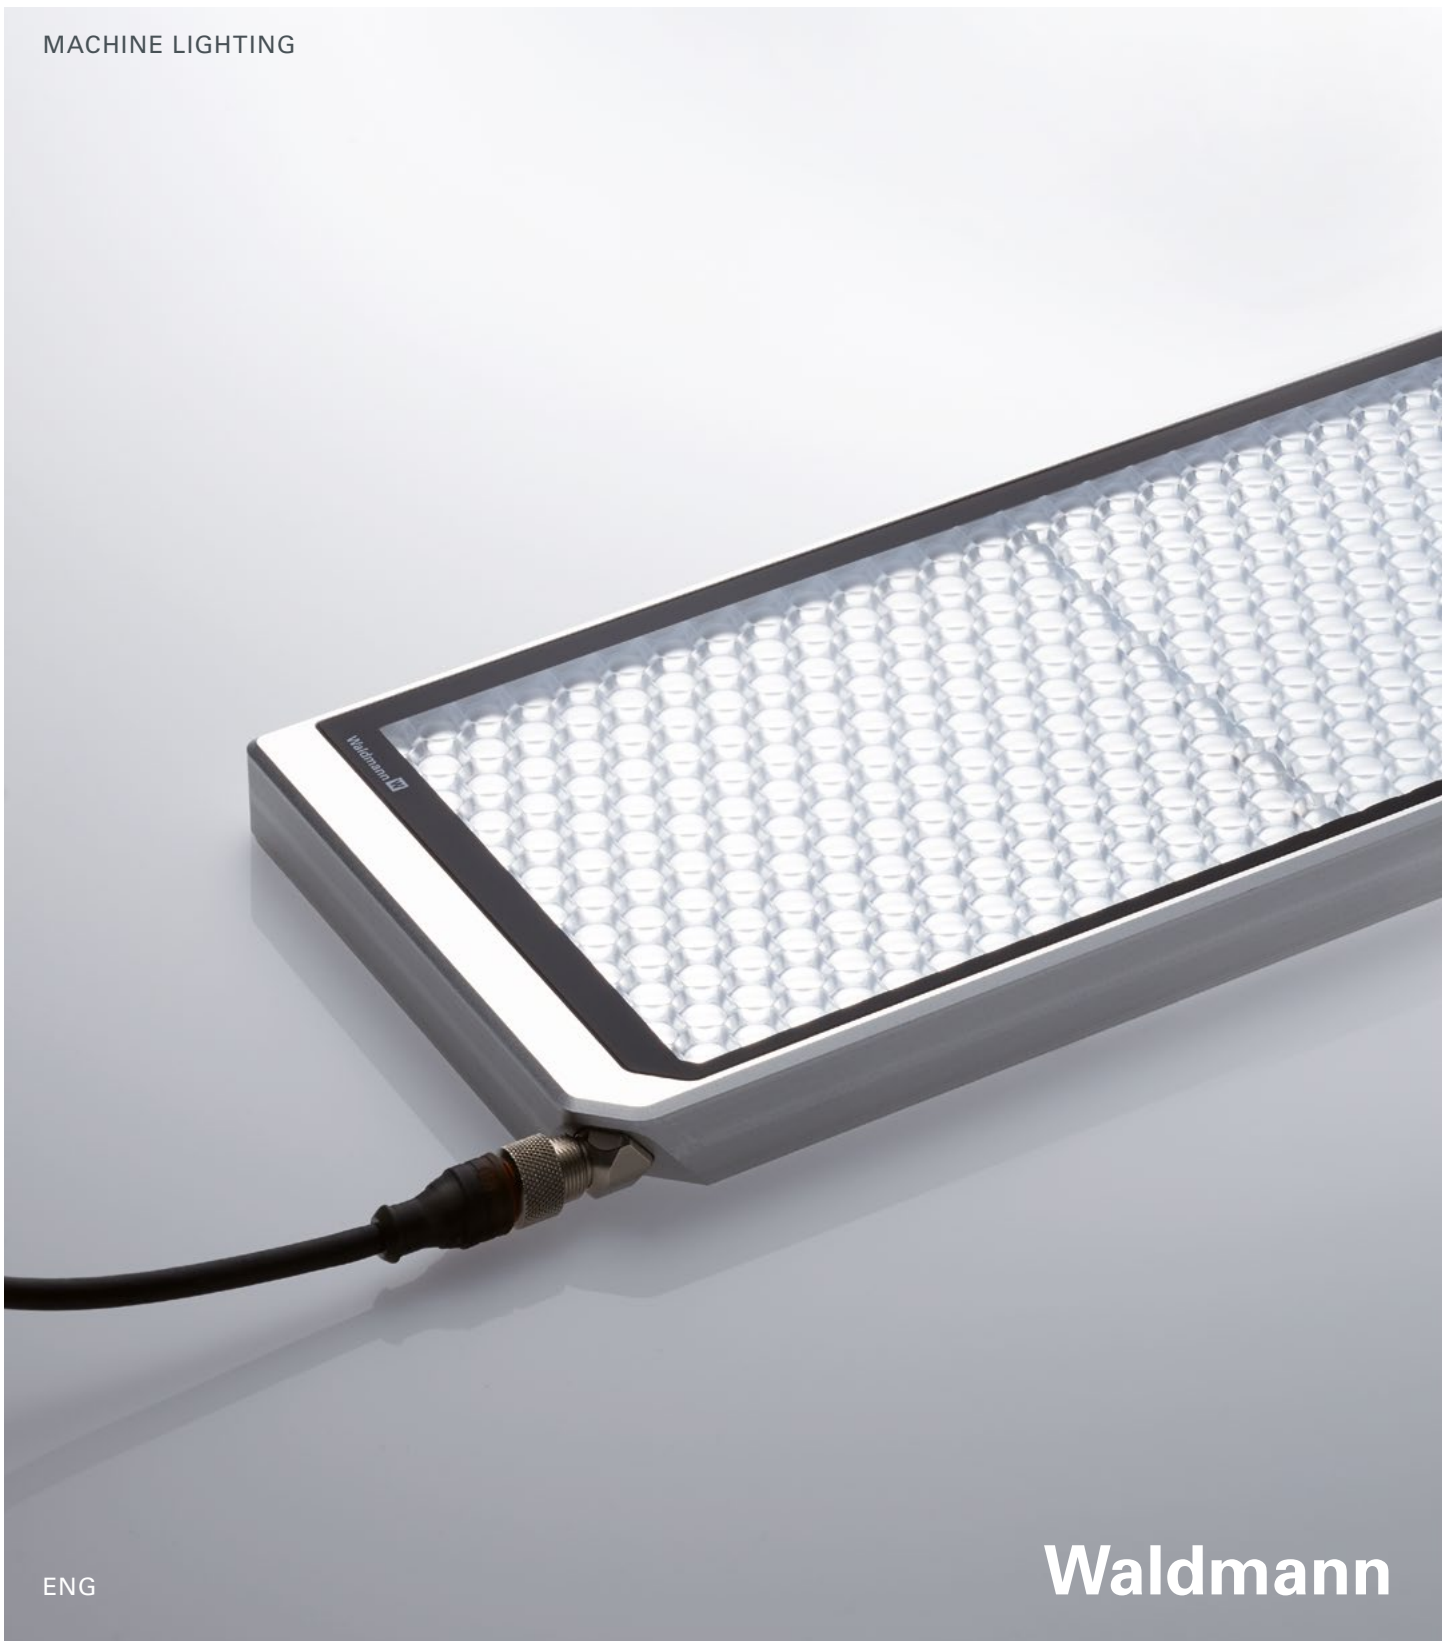

ACURIA

MACHINE LIGHTING