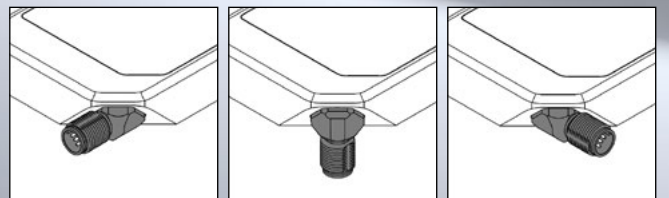

Waldmann

Herbert Waldmann GmbH & Co. KG
Peter-Hentlein-Str. 5
D-78056 Villingen-Schwenningen

AP-AUSDRUCKS-BAUZEIG
24VDC/12-24V/10A
P-67M2-AS-1
tam